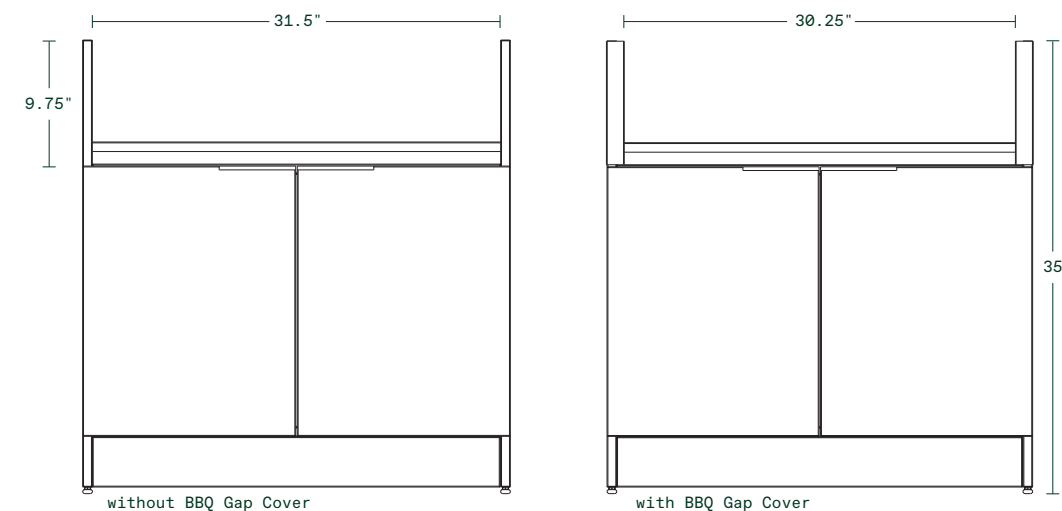

kitchen series

grill cabinet

grill cabinet

33"L x 23"W x 35"H
Weight: 38 lbs

materials

durable aluminum construction

features

easy assembly	adjustable leveler feet
all weather resistant	optional accessories
scratch resistant	optional cover
propane tank holder	part of a modular kitchen series*
soft close hinges	

notes

*modular - designed to fit with other Veradek kitchen modules

Designed to fit Kitchen Aid 4-Burner Built-In Gas Grill - 740-0780

 Pan Head Hexagon Wing Screw
M4x0.7mm Thread, 30mm Long

 Pan Head Hexagon Screw (Long)
M6x1mm Thread, 20mm Long

 Pan Head Hexagon Screw (Short)
M4x0.7mm Thread, 10mm Long

Hardware Included

Dimensions