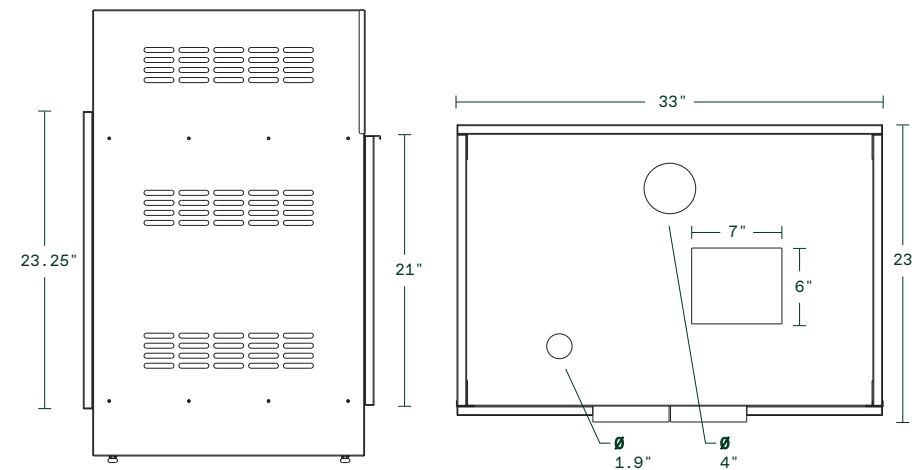

kitchen series

grill cabinet

grill cabinet

33"L x 23"W x 35"H
Weight: 38 lbs

materials

durable aluminum construction

features

easy assembly	adjustable leveler feet
all weather resistant	optional accessories
scratch resistant	optional cover
propane tank holder	part of a modular kitchen series*
soft close hinges	

notes

*modular - designed to fit with other Veradek kitchen modules

Designed to fit Kitchen Aid 4-Burner Built-In Gas Grill - 740-0780

 Pan Head Hexagon Wing Screw
M4x0.7mm Thread, 30mm Long

 Pan Head Hexagon Screw (Long)
M6x1mm Thread, 20mm Long

 Pan Head Hexagon Screw (Short)
M4x0.7mm Thread, 10mm Long

Hardware Included

Dimensions