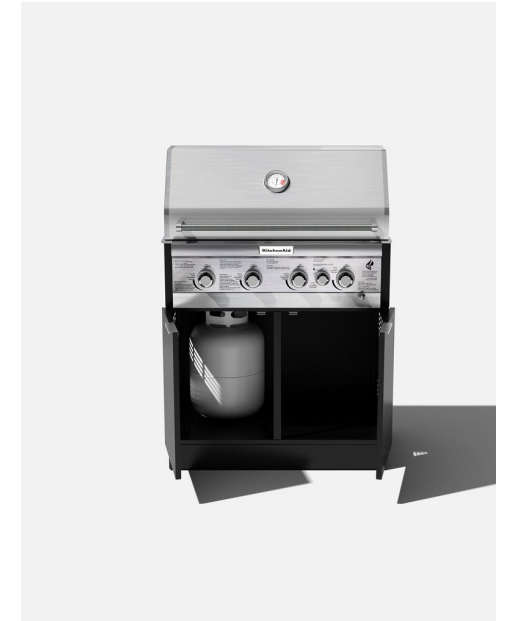

kitchen series

grill cabinet

grill cabinet

33"L x 23"W x 35"H
Weight: 38 lbs

materials

durable aluminum construction

features

easy assembly	adjustable leveler feet
all weather resistant	optional accessories
scratch resistant	optional cover
propane tank holder	part of a modular kitchen series*
soft close hinges	

notes

*modular - designed to fit with other Veradek kitchen modules

Designed to fit Kitchen Aid 4-Burner Built-In Gas Grill - 740-0780

 Pan Head Hexagon Wing Screw
M4x0.7mm Thread, 30mm Long

 Pan Head Hexagon Screw (Long)
M6x1mm Thread, 20mm Long

 Pan Head Hexagon Screw (Short)
M4x0.7mm Thread, 10mm Long

Hardware Included

Dimensions