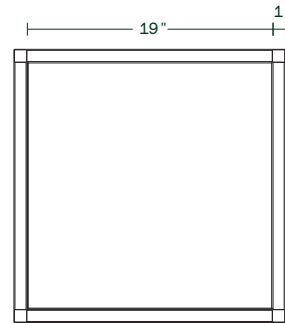

kitchen series

counter square

counter square

21" L x 21" W x 35" H
Weight: 24 lb

materials

durable aluminum construction
 brushed stainless steel countertop
 scratch resistant powder coat on bottom shelves

Dimensions

Leveling Feet
M6x1mm Thread, 20mm Long

Hardware Included