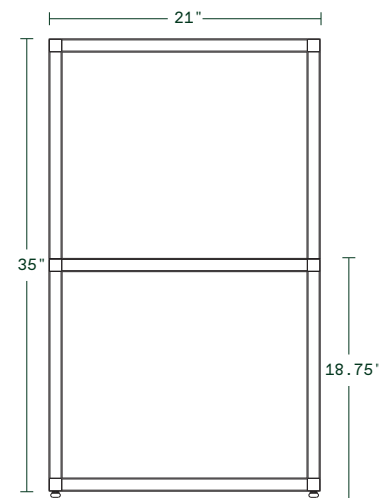

kitchen series

counter square

counter square

21" L x 21" W x 35" H
Weight: 24 lb

materials

durable aluminum construction
 brushed stainless steel countertop
 scratch resistant powder coat on bottom shelves

Dimensions

Leveling Feet
M6x1mm Thread, 20mm Long

Hardware Included