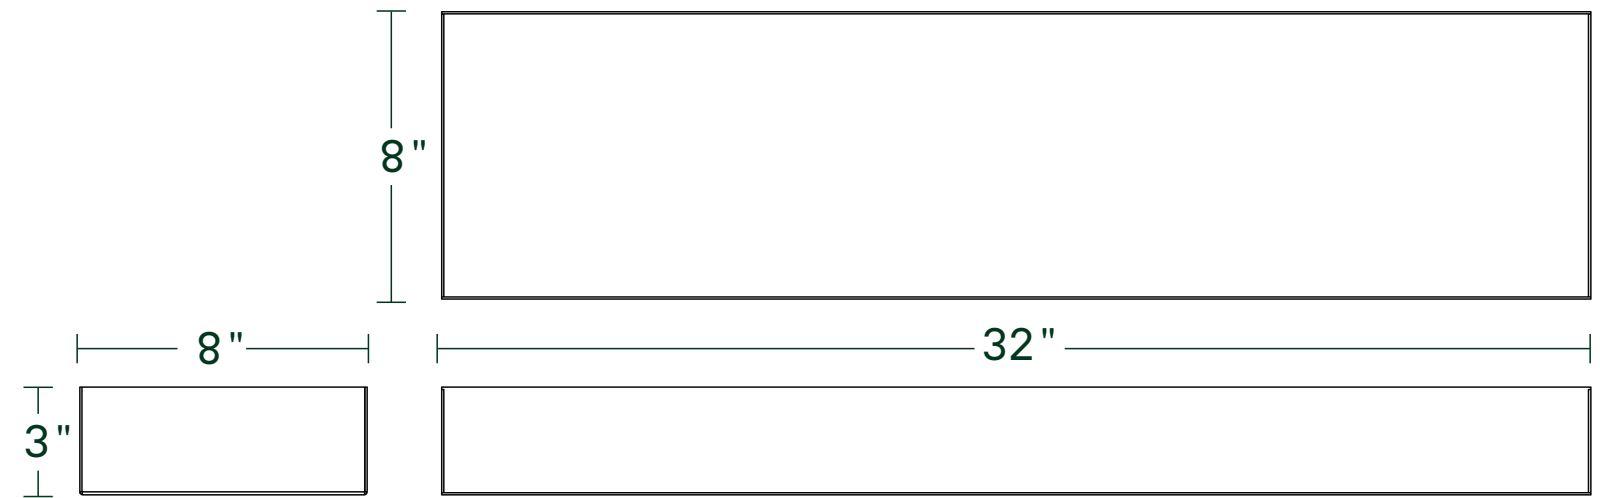

geo series

geo wide planter

geo wide planter

32"L x 8"W x 3"H

Weight: 9 lbs

Capacity: 3.3 gal | 12.5 L

black

white

stainless steel

materials

made from 16 gauge steel

features

indoor/outdoor use

modular

rust resistant

commercial grade construction

Dimensions