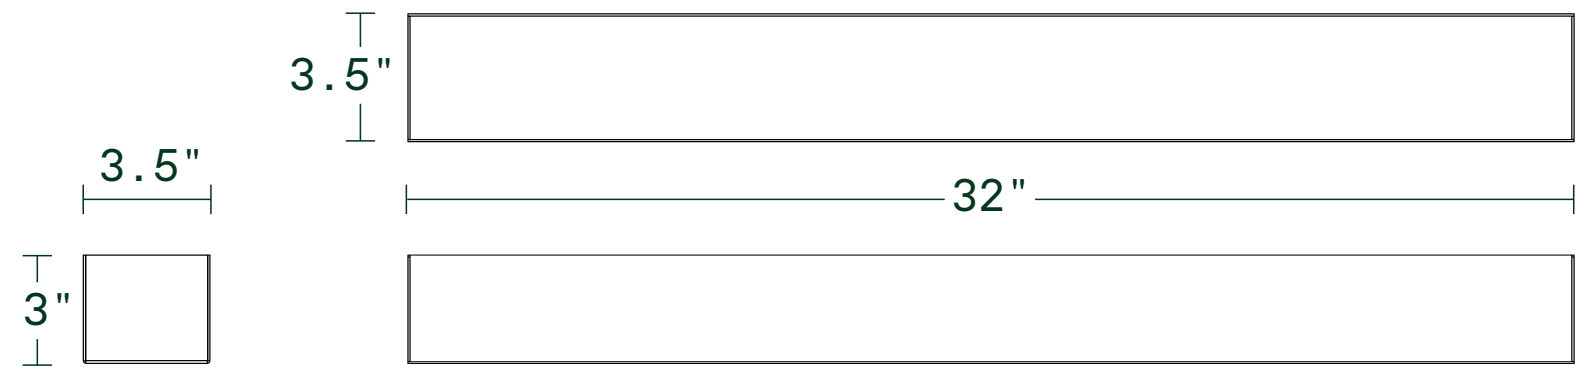

geo series

geo trough planter

geo trough planter

32"L x 3.5"W x 3"H
Weight: 6 lbs
Capacity: 1.4 gal | 5.4 L

black

white

stainless steel

materials

made from 16 gauge steel

features

indoor/outdoor use

modular

rust resistant

commercial grade
construction

Dimensions