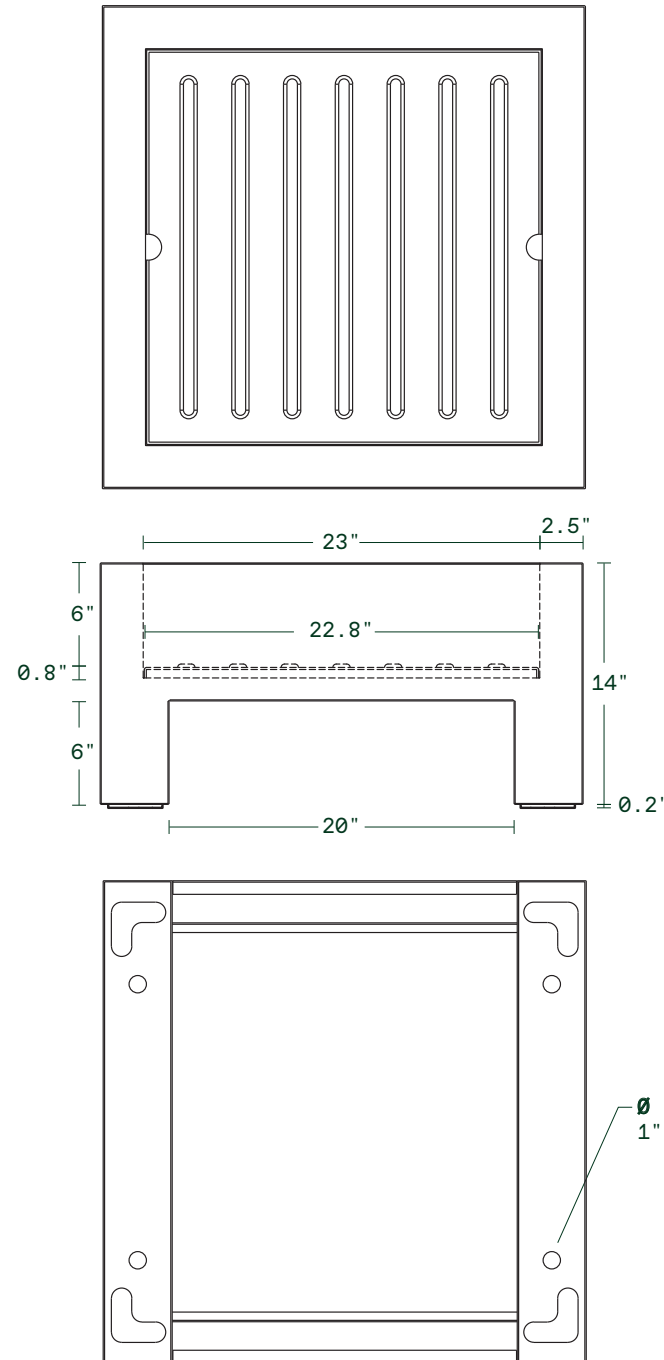

fire pit series

cube fire pit

black

corten steel

*all corten steel Fire Pits arrive in their raw steel (unrust) state as shown in contents page.

materials

body is made from durable 16 gauge steel
shelf is made from durable 11 gauge steel

cube fire pit

28" L x 28" W x 14" H
Weight: 77 lbs

Interior Dimensions

Exterior Dimensions