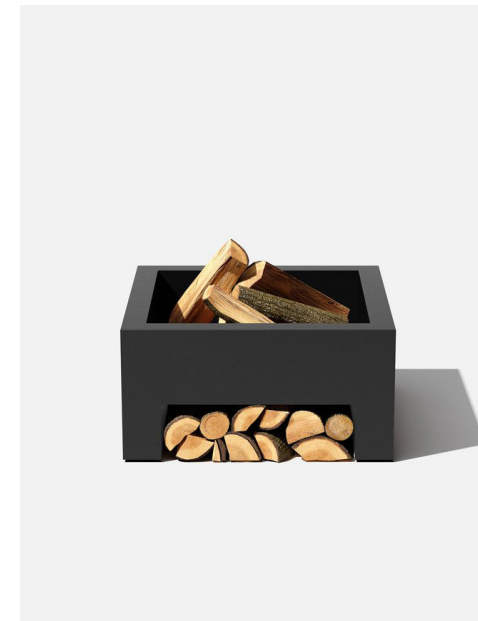

fire pit series

cube fire pit

black

corten steel

*all corten steel Fire Pits arrive in their raw steel (unrust) state as shown in contents page.

materials

body is made from durable 16 gauge steel
shelf is made from durable 11 gauge steel

cube fire pit

28" L x 28" W x 14" H
Weight: 77 lbs

Interior Dimensions

Exterior Dimensions