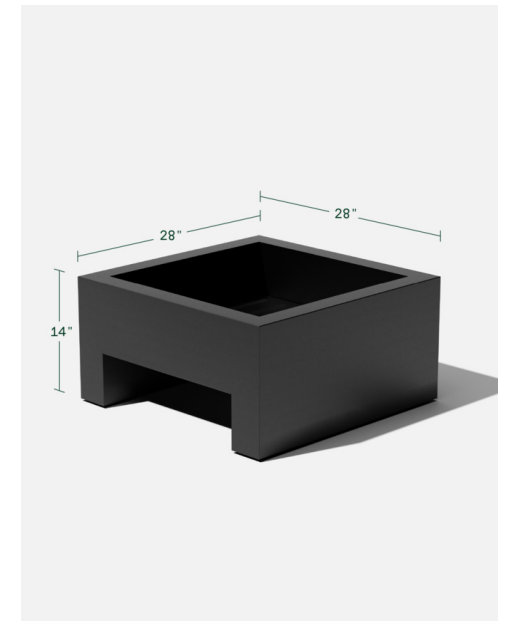

fire pit series

cube fire pit

black

corten steel

*all corten steel Fire Pits arrive in their raw steel (unrust) state as shown in contents page.

materials

body is made from durable 16 gauge steel
shelf is made from durable 11 gauge steel

cube fire pit

28" L x 28" W x 14" H
Weight: 77 lbs

Interior Dimensions

Exterior Dimensions