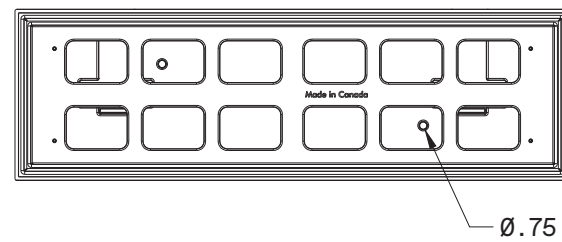

brixton series

window box planter

window box thirty-six

36"L x 11"W x 11"H

Weight: 20 lbs

Capacity: 7.6 gal | 34.6 L

Interior Dimensions

 Phillips Rounded Head Thread-Forming Screw Number 10 Size, 1/2" Long

Hardware Included

black

white

gray

materials

durable polypropylene construction

made in canada

features