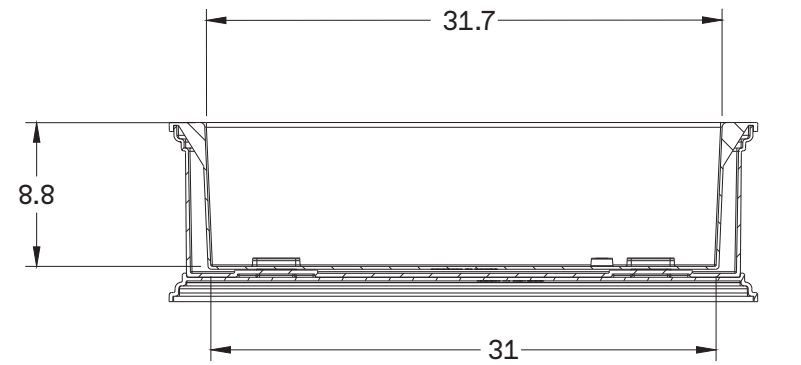

brixton series

window box planter

window box thirty-six

36"L x 11"W x 11"H

Weight: 20 lbs

Capacity: 7.6 gal | 34.6 L

Interior Dimensions

 Phillips Rounded Head Thread-Forming Screw Number 10 Size, 1/2" Long

Hardware Included

black

white

gray

materials

durable polypropylene construction

made in canada

features

all-weather resistant

drainage holes

crack proof

5 year limited warranty

fade resistant

scratch resistant

Exterior Dimensions