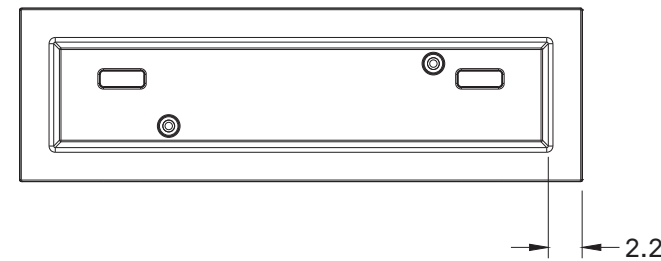

brixton series

window box planter

window box thirty-six

36"L x 11"W x 11"H

Weight: 20 lbs

Capacity: 7.6 gal | 34.6 L

Interior Dimensions

 Phillips Rounded Head Thread-Forming Screw Number 10 Size, 1/2" Long

Hardware Included

black

white

gray

materials

durable polypropylene construction

made in canada

features