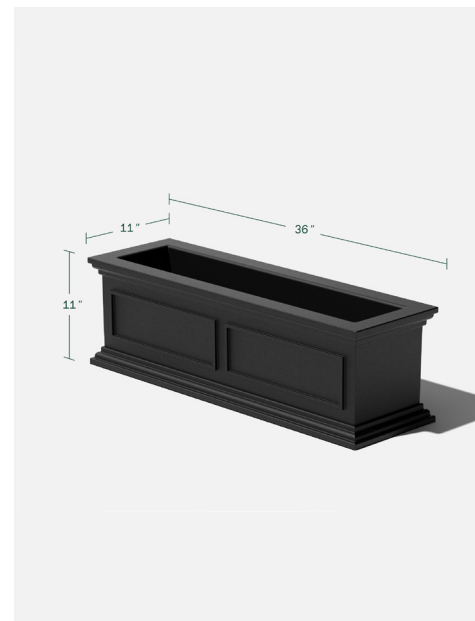

Exterior Dimensions