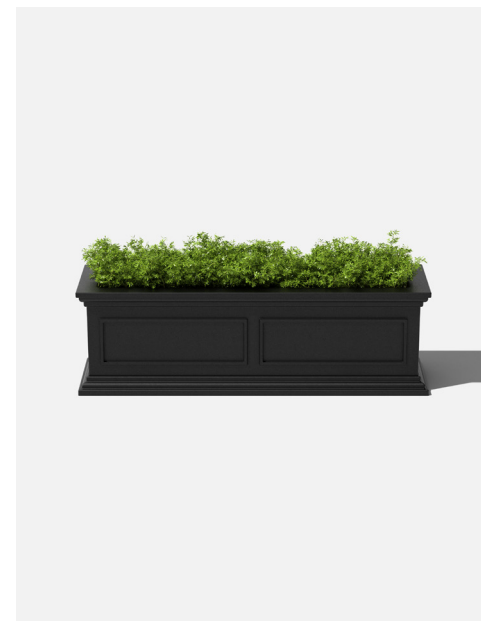

Exterior Dimensions