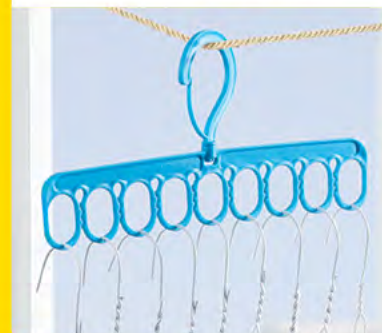

-20%

21607. Gancho Fácil Secado
~~$44⁹⁰~~ $34⁹⁰