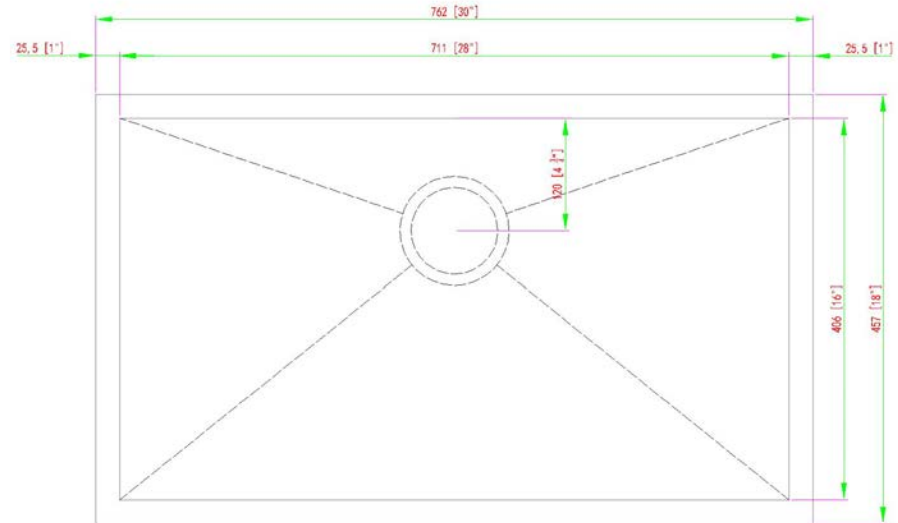

KSU-301810-0-20

Stainless Steel Kitchen Sink

PALERMO SERIES 30 x 18 x 10

8 GAUGE BRUSHED FINISH SINGLE BOWL

FULLY INSULATED SPRAY & PADS

SCORED DRAINLINES

15mm CORNER RADIUS

REAR SET DRAIN

CLIPS & TEMPLATE INCLUDED

OUTSIDE DIMENSION: 30" L X 18" W

INSIDE DIMENSION: 28" L X 16" W

DEPTH: 9"

INSTALLATION : UNDERMOUNT

DRAIN: 3 1/2"

CONFIGURATION: SINGLE BOWL

MINIMUM CABINET SIZE: 33"

JOB NAME: _____

CONTRACTOR : _____

PCS : _____ EST NEED BY ___ / ___ / ___

emory & bond

Customer Support:
Call : (973)-482-4444
e-mail: info@emoryandbond.com

www.emoryandbond.com

@emoryandbond