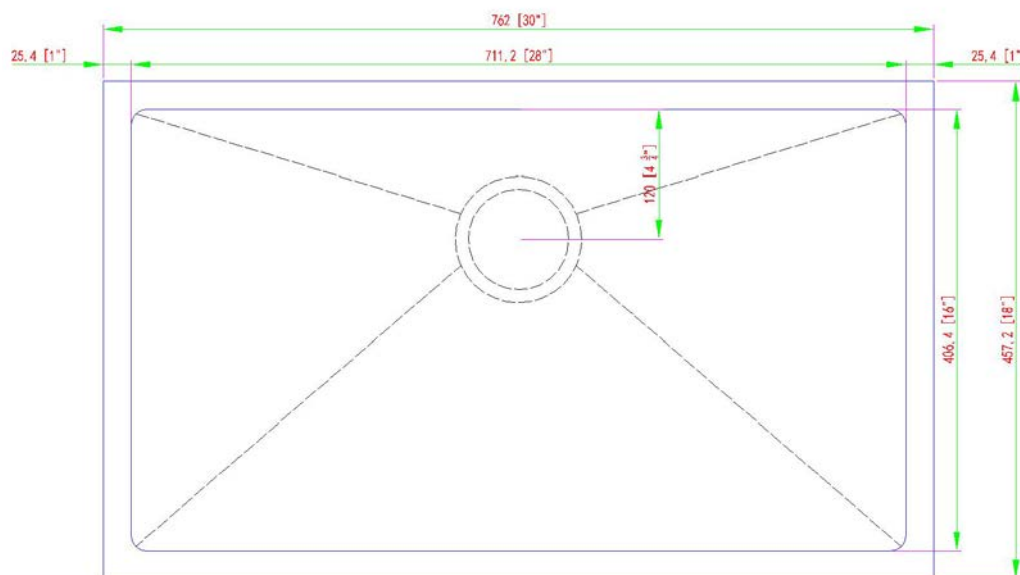

### VENETIAN SERIES 30 X 18 X 9

18 GAUGE BRUSHED FINISH SINGLE BOWL  
FULLY INSULATED SPRAY & PADS  
SCORED DRAINLINES  
15mm CORNER RADIUS  
REAR SET DRAIN  
CLIPS & TEMPLATE INCLUDED  
OUTSIDE DIMENSION: 30"L X 18"W  
INSIDE DIMENSION: 28"L X 16"W  
DEPTH: 9"  
INSTALLATION : UNDERMOUNT  
DRAIN: 3 1/2"  
CONFIGURATION: SINGLE BOWL  
MINIMUM CABINET SIZE: 33"