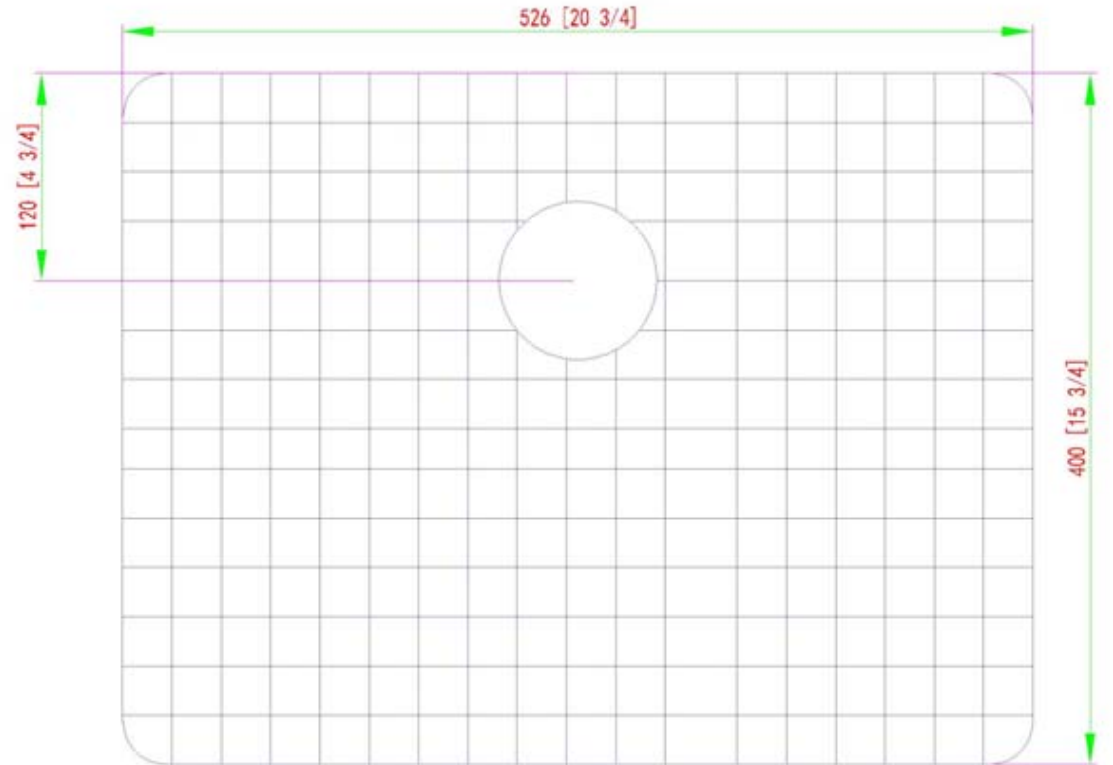

BG-KSU2318P

Bottom Grid for Emory & Bond
KSU-231810-0-20

- T-304 Stainless Steel
- Protective Rubber Boots prevents scratching
- Dishwasher Safe
- Custom Fitted for Emory & Bond Sinks

Finish : Stainless Steel