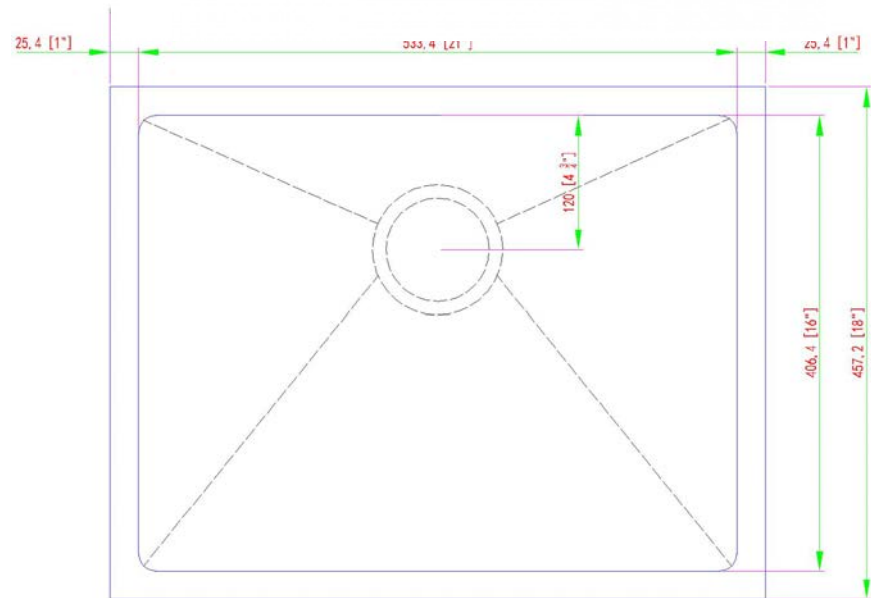

### VENETIAN SERIES 23 X 18 X 9

18 GAUGE BRUSHED FINISH SINGLE BOWL  
FULLY INSULATED SPRAY & PADS  
SCORED DRAINLINES  
15mm CORNER RADIUS  
REAR SET DRAIN  
CLIPS & TEMPLATE INCLUDED  
OUTSIDE DIMENSION: 23"L X 18"W  
INSIDE DIMENSION: 21"L X 16"W  
DEPTH: 9"  
INSTALLATION : UNDERMOUNT  
DRAIN: 3 1/2"  
CONFIGURATION: SINGLE BOWL  
MINIMUM CABINET SIZE: 27"