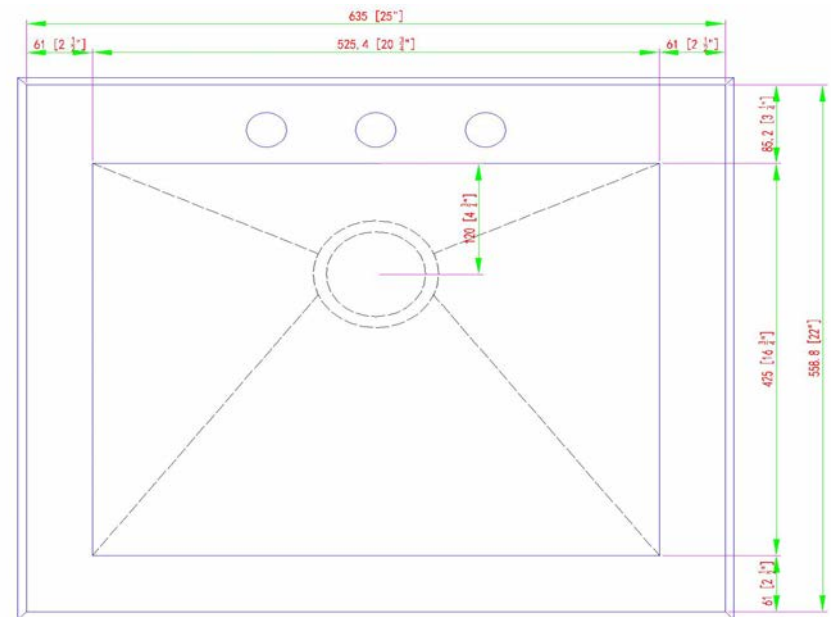

## Stainless Steel Kitchen Sink ROMA SERIES 25 X 22 X 10

18 GAUGE BRUSHED FINISH SINGLE BOWL

FULLY INSULATED SPRAY & PADS

SCORED DRAIN LINES

ZERO CORNER RADIUS

REAR SET DRAIN

CLIPS & TEMPLATE INCLUDED

OUTSIDE DIMENSION: 25" L X 22" W

INSIDE DIMENSION: 20 3/4" L X 16 3/4" W

DEPTH: 10"

INSTALLATION : TOPMOUNT, 3-HOLE

DRAIN: 3 1/2"

CONFIGURATION: SINGLE BOWL

MINIMUM CABINET SIZE: 27"

JOB NAME: \_\_\_\_\_

CONTRACTOR : \_\_\_\_\_