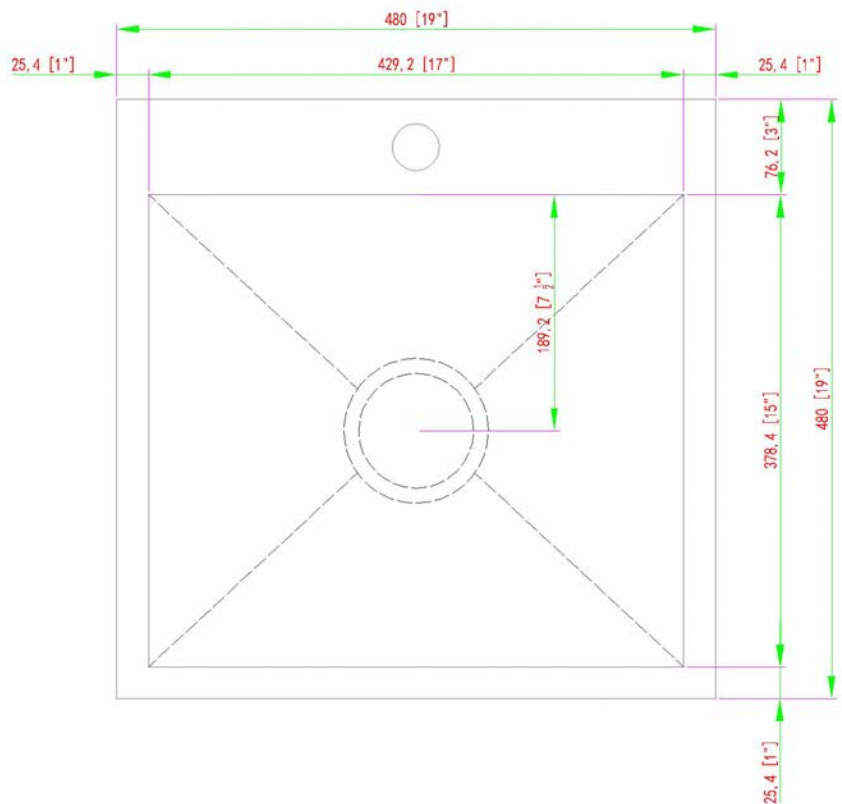

KST-191910-3-20

Stainless Steel Kitchen Sink

ROMA SERIES 19 X 19 X 10

18 GAUGE BRUSHED FINISH SINGLE BOWL
FULLY INSULATED SPRAY & PADS
SCORED DRAINLINES
ZERO CORNER RADIUS
CENTER SET DRAIN
CLIPS & TEMPLATE INCLUDED
OUTSIDE DIMENSION: 19" L X 19" W
INSIDE DIMENSION: 17" L X 15" W
DEPTH: 10"
INSTALLATION : TOPMOUNT, 3-HOLE
DRAIN: 3 1/2"
CONFIGURATION: SINGLE BOWL
MINIMUM CABINET SIZE: 21"