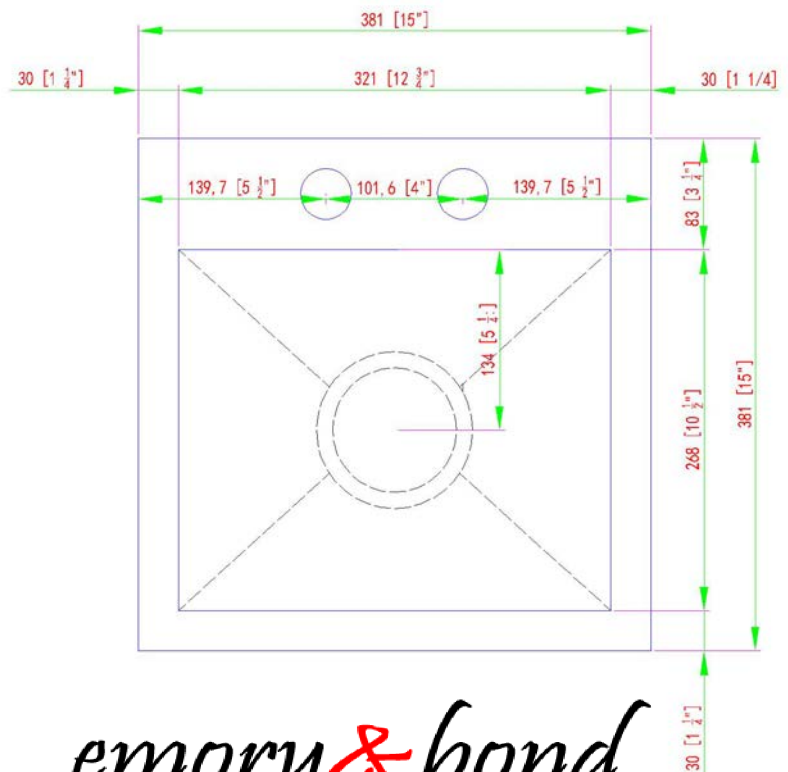

KST-151510-2-20

Stainless Steel Kitchen Sink

ROMA SERIES 15 X 15 X 10

18 GAUGE BRUSHED FINISH SINGLE BOWL

FULLY INSULATED SPRAY & PADS

SCORED DRAINLINES

ZERO CORNER RADIUS

CENTER SET DRAIN

CLIPS & TEMPLATE INCLUDED

OUTSIDE DIMENSION: 15" L X 15" W

INSIDE DIMENSION: 12 3/4" L X 10 1/2" W

DEPTH: 10"

INSTALLATION : TOPMOUNT, 2-HOLE

DRAIN: 3 1/2"

CONFIGURATION: SINGLE BOWL

MINIMUM CABINET SIZE: 18"

JOB NAME: _____

CONTRACTOR : _____

PCS : _____ EST NEED BY ___/___/___

emory & bond

Customer Support:
Call : (973)-482-4444
e-mail: info@emoryandbond.com

www.emoryandbond.com

@emoryandbond