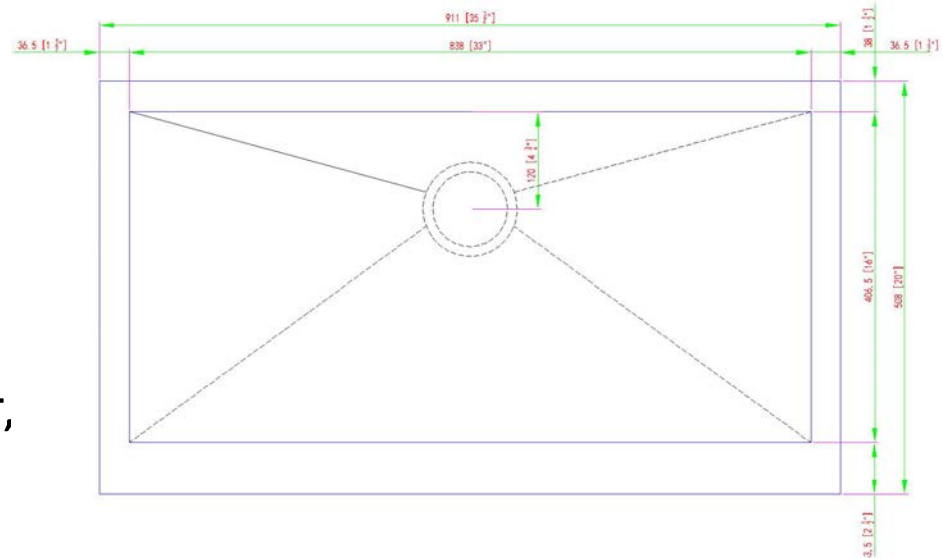

KSS-362010-0-20

Stainless Steel Kitchen Sink

TUSCANY SERIES 36 X 20 X 10

16 GAUGE BRUSHED FINISH SINGLE BOWL
STRAIGHT APRON FRONT
FULLY INSULATED SPRAY & PADS
SCORED DRAINLINES
ZERO CORNER RADIUS
REAR SET DRAIN
CLIPS & TEMPLATE INCLUDED
OUTSIDE DIMENSION: 35 1/2" L X 20" W
INSIDE DIMENSION: 33" L X 16" W
DEPTH: 10"
INSTALLATION : TOPMOUNT, UNDERMOUNT,
INSET DRAIN: 3 1/2"
CONFIGURATION: SINGLE BOWL