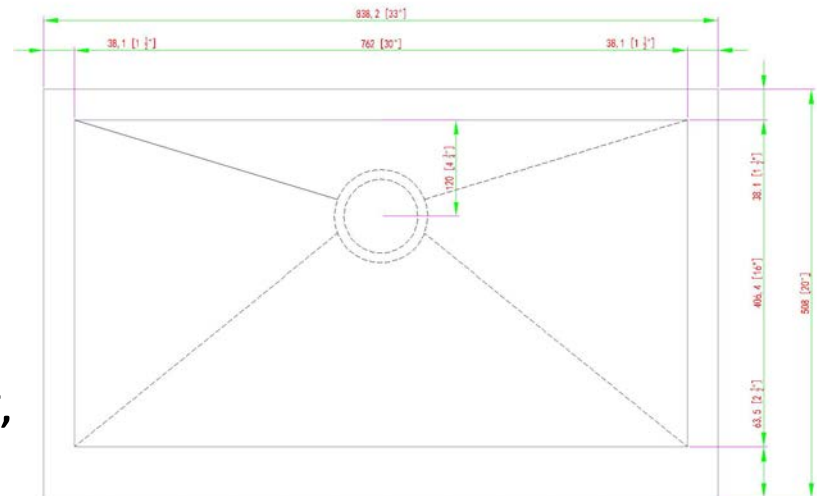

# KSS-332010-0-20 Stainless Steel Kitchen Sink TUSCANY SERIES 33 X 20 X 10

16 GAUGE BRUSHED FINISH SINGLE BOWL  
STRAIGHT APRON FRONT  
FULLY INSULATED SPRAY & PADS  
SCORED DRAINLINES  
ZERO CORNER RADIUS  
REAR SET DRAIN  
CLIPS & TEMPLATE INCLUDED  
OUTSIDE DIMENSION: 33" L X 20" W  
INSIDE DIMENSION: 30" L X 16" W  
DEPTH: 10"  
INSTALLATION : TOPMOUNT, UNDERMOUNT,  
INSET DRAIN: 3 1/2"  
CONFIGURATION: SINGLE BOWL