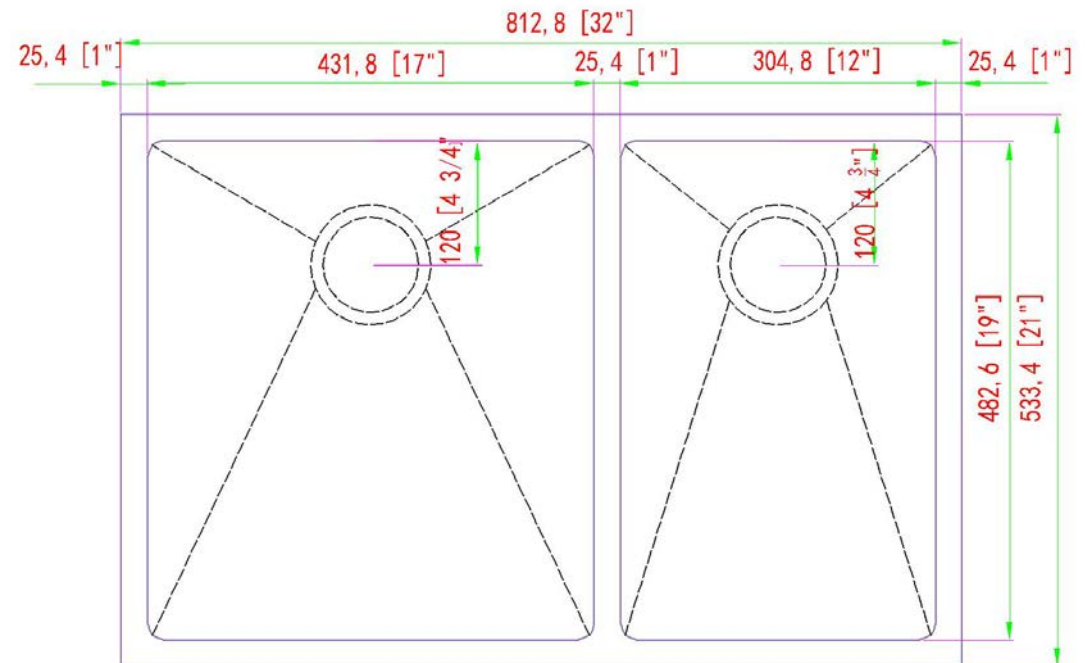

KOU-322107-0-20

Stainless Steel Kitchen Sink VENETIAN SERIES 32 X 21 X 7

18 GAUGE BRUSHED FINISH DOUBLE BOWL

FULLY INSULATED SPRAY & PADS

SCORED DRAINLINES

15mm CORNER RADIUS

REAR SET DRAINS

CLIPS & TEMPLATE INCLUDED

OUTSIDE DIMENSION: 32" L X 21" W

INSIDE DIMENSION: 30" L X 19" W

DEPTH: 7"

INSTALLATION : UNDERMOUNT

DRAIN: 3 1/2"

CONFIGURATION: SINGLE BOWL

MINIMUM CABINET SIZE: 34"

JOB NAME: _____

CONTRACTOR : _____

TOTAL PCS : _____ EST NEED BY ___ / ___ / ___

NOTES:
_____

emory & bond

Customer Support:

Call : (973)-482-4444

e-mail: info@emoryandbond.com

www.emoryandbond.com

@emoryandbond