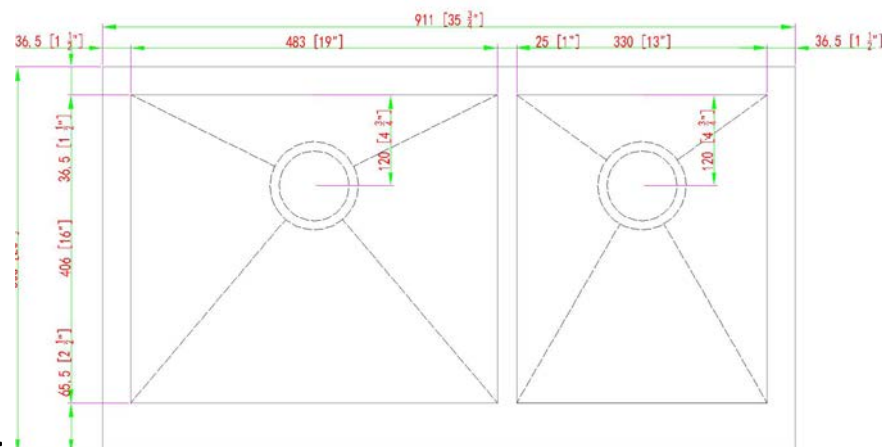

KOS-362010-0-20 Stainless Steel Kitchen Sink TUSCANY SERIES 33 X 20 X 10

16 GAUGE BRUSHED FINISH DOUBLE OFFSET BOWL

STRAIGHT APRON FRONT

FULLY INSULATED SPRAY & PADS

SCORED DRAINLINES

ZERO CORNER RADIUS

REAR SET DRAINS

CLIPS & TEMPLATE INCLUDED

OUTSIDE DIMENSION: 35 3/4" L X 20" W

INSIDE DIMENSION: 33" L X 16" W

DEPTH: 10"

INSTALLATION : TOPMOUNT, UNDERMOUNT,

INSET DRAIN: 3 1/2"

CONFIGURATION: DOUBLE BOWL

emory & bond