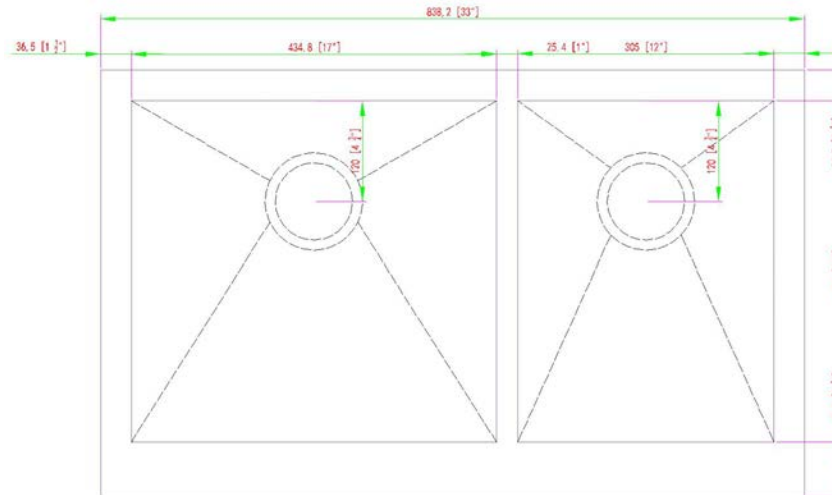

KOS-332010-0-20 MSRP \$950
Stainless Steel Kitchen Sink
TUSCANY SERIES 33 X 20 X 10

16 GAUGE BRUSHED FINISH DOUBLE OFFSET BOWL
STRAIGHT APRON FRONT
FULLY INSULATED SPRAY & PADS
SCORED DRAINLINES
ZERO CORNER RADIUS
REAR SET DRAINS
CLIPS & TEMPLATE INCLUDED
OUTSIDE DIMENSION: 33" L X 20" W INSIDE
DIMENSION: 30" L X 16" W
DEPTH: 10"
INSTALLATION : TOPMOUNT, UNDERMOUNT,
INSET DRAIN: 3 1/2"
CONFIGURATION: DOUBLE BOWL