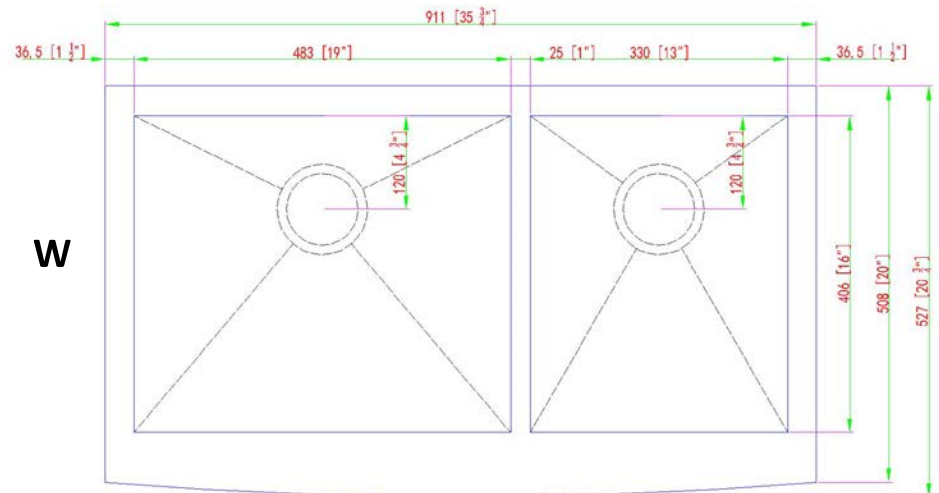

KOC-362010-0-20 Stainless Steel Kitchen Sink TUSCANY SERIES 36 X 20 X 10

16 GAUGE BRUSHED FINISH DOUBLE OFFSET ROWL
CURVED APRON FRONT
FULLY INSULATED SPRAY & PADS
SCORED DRAINLINES
ZERO CORNER RADIUS
REAR SET DRAINS
CLIPS & TEMPLATE INCLUDED
OUTSIDE DIMENSION: 35 3/4" L X 20 3/4" W
INSIDE DIMENSION: 33" L X 16" W
DEPTH: 10"
INSTALLATION : TOPMOUNT, UNDERMO
INSET DRAIN: 3 1/2"
CONFIGURATION: DOUBLE BOWL