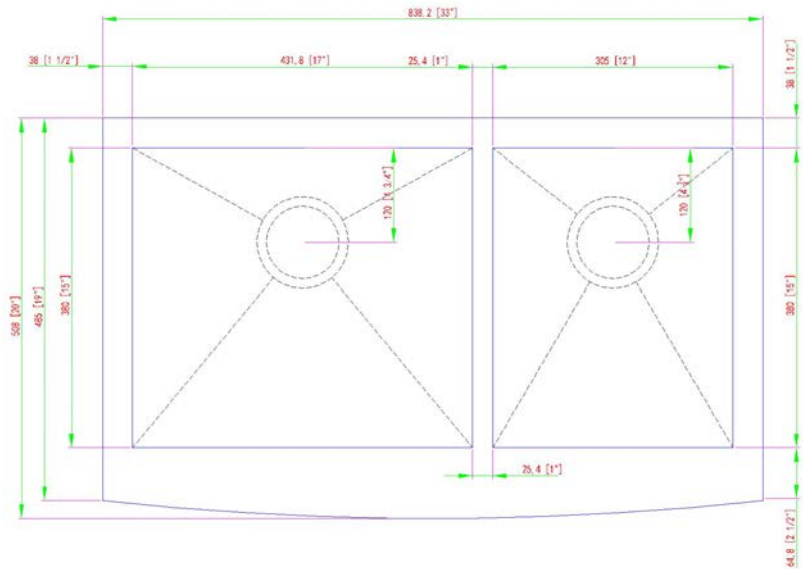

KOC-332010-0-20 MSRP \$950
Stainless Steel Kitchen Sink
TUSCANY SERIES 33 X 20 X 10

16 GAUGE BRUSHED FINISH DOUBLE OFFSET BOWL
CURVED APRON FRONT
FULLY INSULATED SPRAY & PADS
SCORED DRAINLINES
ZERO CORNER RADIUS
REAR SET DRAINS
CLIPS & TEMPLATE INCLUDED
OUTSIDE DIMENSION: 33" L X 20" W
INSIDE DIMENSION: 30" L X 15" W
DEPTH: 10"
INSTALLATION : TOPMOUNT, UNDERMOUNT,
INSET DRAIN: 3 1/2"
CONFIGURATION: DOUBLE BOWL