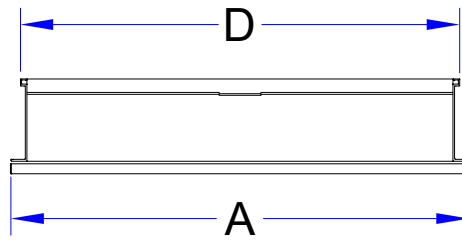

EBS24384

Frameless Mirrored Cabinet

emory & bond

1 Door Reversible Left / Right Open

1/8" Float Glass

Hinged Doors Mirrored Inside & Out

Slow Close Door Dampers

Mirrored Back Interior Wall

6063T Anodized Aluminum Cabinet

4 Adjustable Glass Shelves

Surface or Recessed Mount

Side Trim Kits sold separately for
Surface Mount, Mirror or Aluminum

Surface Rough Opening:

W 24" x H 38" x D 4.6"

Recessed Rough Opening:

W 23 3/8" x H 37 3/8" x D 3.9"

Installation Hardware Included

Model #	A	B	C	D	E	F
EBS24384	24"	38"	4.6"	23 3/8"	37 3/8"	3.9"

All pictures shown are for illustration purposes only.
Actual product may vary due to product enhancement.