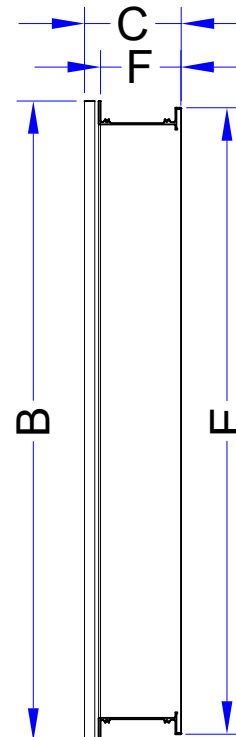

EBS24384

Frameless Mirrored Cabinet

emory & bond

1 Door Reversible Left / Right Open

1/8" Float Glass

Hinged Doors Mirrored Inside & Out

Slow Close Door Dampers

Mirrored Back Interior Wall

6063T Anodized Aluminum Cabinet

4 Adjustable Glass Shelves

Surface or Recessed Mount

Side Trim Kits sold separately for
Surface Mount, Mirror or Aluminum

Surface Rough Opening:

W 24" x H 38" x D 4.6"

Recessed Rough Opening:

W 23 3/8" x H 37 3/8" x D 3.9"

Installation Hardware Included

Model #	A	B	C	D	E	F
EBS24384	24"	38"	4.6"	23 3/8"	37 3/8"	3.9"

All pictures shown are for illustration purposes only.
Actual product may vary due to product enhancement.