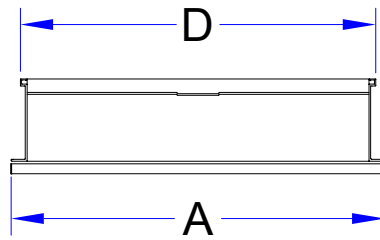

EBS18384

Frameless Mirrored Cabinet

emory & bond

1 Door Reversible Left / Right Open

1/8" Float Glass

Hinged Door Mirrored Inside & Out

Slow Close Door Dampers

Mirrored Back Interior Wall

6063T Anodized Aluminum Cabinet

4 Adjustable Glass Shelves

Surface or Recessed Mount

Side Trim Kits sold separately for Surface Mount, Mirror or Aluminum

Surface Rough Opening:

W 18" x H 38" x D 4.6"

Recessed Rough Opening:

W 17 3/8" x H 37 3/8" x D 3.9"

Installation Hardware Included

Model #	A	B	C	D	E	F
EBS18384	18"	38"	4.6"	17 3/8"	37 3/8"	3.9"

All pictures shown are for illustration purposes only.
Actual product may vary due to product enhancement.