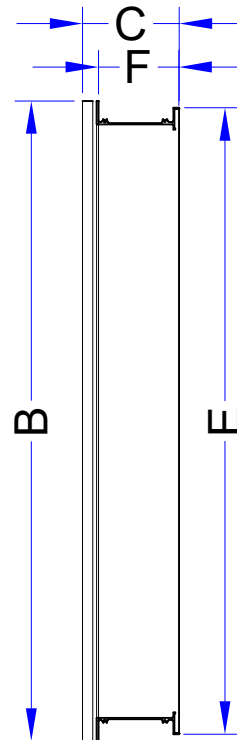

EBS18384

Frameless Mirrored Cabinet

emory & bond

1 Door Reversible Left / Right Open

1/8" Float Glass

Hinged Door Mirrored Inside & Out

Slow Close Door Dampers

Mirrored Back Interior Wall

6063T Anodized Aluminum Cabinet

4 Adjustable Glass Shelves

Surface or Recessed Mount

Side Trim Kits sold separately for Surface Mount, Mirror or Aluminum

Surface Rough Opening:

W 18" x H 38" x D 4.6"

Recessed Rough Opening:

W 17 3/8" x H 37 3/8" x D 3.9"

Installation Hardware Included

Model #	A	B	C	D	E	F
EBS18384	18"	38"	4.6"	17 3/8"	37 3/8"	3.9"

All pictures shown are for illustration purposes only.
Actual product may vary due to product enhancement.