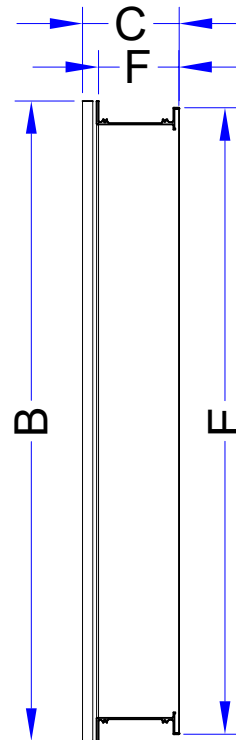

## Frameless Mirrored Cabinet

*emory & bond*

1 Door Reversible Left / Right Open

1/8" Float Glass

Hinged Door Mirrored Inside & Out

Slow Close Door Dampers

Mirrored Back Interior Wall

6063T Anodized Aluminum Cabinet

3 Adjustable Glass Shelves

Surface or Recessed Mount

Side Trim Kits sold separately for Surface Mount, Mirror or Aluminum

Surface Rough Opening:

W 18" x H 32" x D 4.6"

Recessed Rough Opening:

W 17 3/8" x H 31 3/8" x D 3.9"

Installation Hardware Included

Model #	A	B	C	D	E	F
EBS18324	18"	32"	4.6"	17 3/8"	31 3/8"	3.9"

All pictures shown are for illustration purposes only.  
Actual product may vary due to product enhancement.