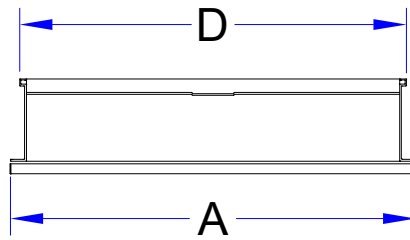

## Frameless Mirrored Cabinet

*emory & bond*

1 Door Reversible Left / Right Open

1/8" Float Glass

Hinged Door Mirrored Inside & Out

Slow Close Door Dampers

Mirrored Back Interior Wall

6063T Anodized Aluminum Cabinet

3 Adjustable Glass Shelves

Surface or Recessed Mount

Side Trim Kits sold separately for Surface Mount, Mirror or Aluminum

Surface Rough Opening:

W 18" x H 32" x D 4.6"

Recessed Rough Opening:

W 17 3/8" x H 31 3/8" x D 3.9"

Installation Hardware Included

Model #	A	B	C	D	E	F
EBS18324	18"	32"	4.6"	17 3/8"	31 3/8"	3.9"

All pictures shown are for illustration purposes only.  
Actual product may vary due to product enhancement.