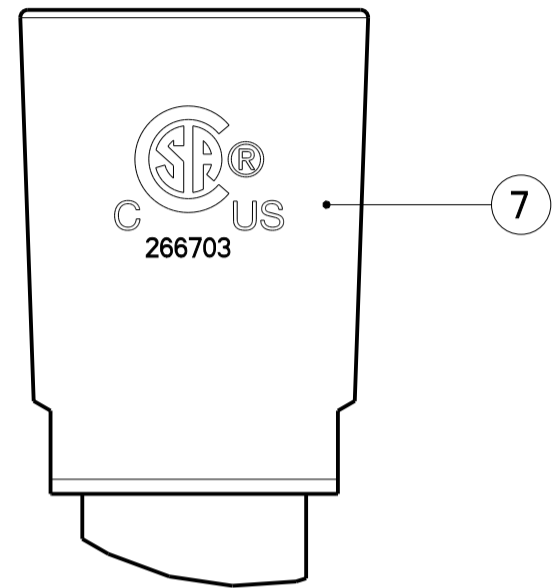

SWIVEL SIDE

SCALA 2:1

*emory & bond*

EBS06HOS301PC

Chrome PVC Hose

EBS06HOS301BN

Brushed Nickel PVC Hose

**Customer Support:**