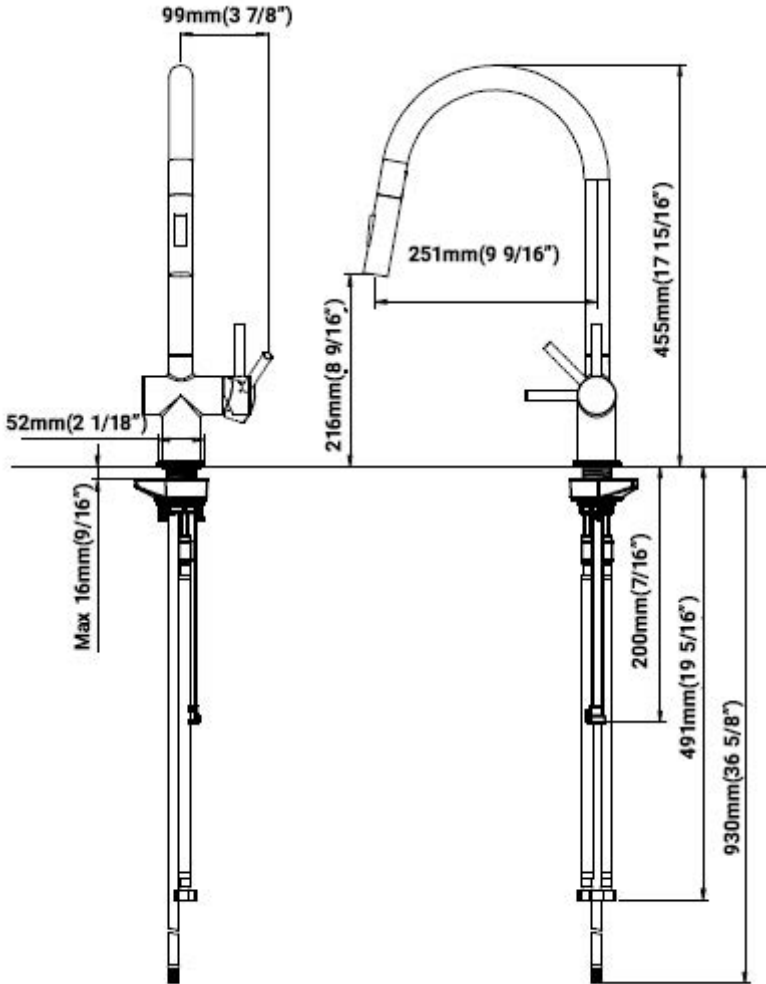

**SINGLE-CONTROL  
KITCHEN FAUCETS**

- MODEL: EBKPT20BNP
- SERIES: CILINDRO

**PRODUCT FEATURES**

- BODY: SOLID LEAD FREE BRASS
- FINISH: BRUSHED NICKEL
- HANDLE COLOR: BRUSHED NICKEL
- HANDLE TYPE: CONTEMPORARY LEVER
- SPOUT DESIGN: GOOSENECK
- SPOUT FUNCTION: PULLDOWN
- 2 POSITION SPRAY HEAD W/INTEGRAL CHECK VALVE
- VALVE: 1/4 TURN CERAMIC CARTRIDGE
- QUICK-CONNECT HOSES
- H/C INDICATOR HANDLE FOR HOT/COLD
- ALLEN KEY TO ASSIST MOUNTING NUT

**SPECIFICATIONS**

17 15/16" (455mm) high, 9 9/16" (251mm) wide  
2.2GPM @ 60 PSI, 8.3LPM @ 414 KPA

**COMPLIANCES**

ASME A112.18.1 / CSA B 125.1  
ASME A112.18.6  
COMPLIANT WITH .25% WEIGHTED AVG  
Pb CONTENT REGULATIONS

PROJECT: \_\_\_\_\_ LOCATION: \_\_\_\_\_ QTY: \_\_\_\_\_

NEED BY DATE: \_\_\_\_\_ SPECIFIER: \_\_\_\_\_ MECHANICAL: \_\_\_\_\_

NOTES: \_\_\_\_\_

Specifications subject to change without notice. Dimensions and images are for reference only. Every attempt will be made to inform running line changes.