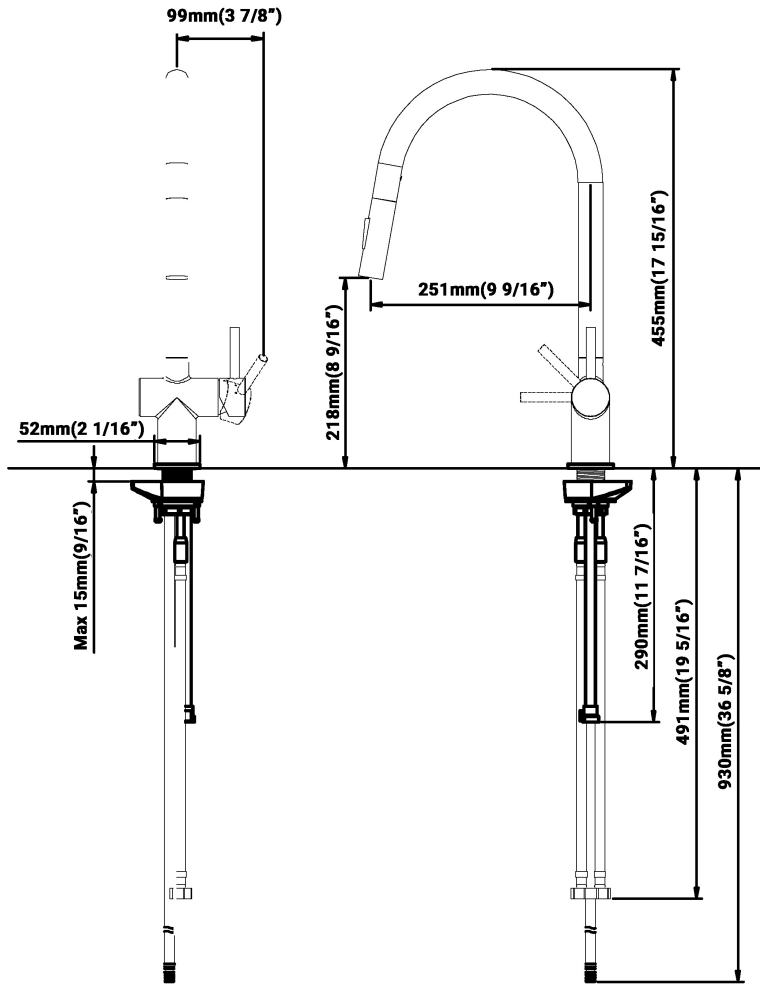

**SINGLE-CONTROL
KITCHEN FAUCETS**

- MODEL: EBKPT19CPP
- SERIES: CILINDRO

PRODUCT FEATURES

- BODY: SOLID LEAD FREE BRASS
- FINISH: POLISHED CHROME
- HANDLE COLOR: POLISHED CHROME
- HANDLE TYPE: CONTEMPORARY LEVER
- SPOUT DESIGN: GOOSENECK
- SPOUT FUNCTION: PULLDOWN
- 2 POSITION SPRAY HEAD W/INTEGRAL CHECK VALVE
- VALVE: 1/4 TURN CERAMIC CARTRIDGE
- QUICK-CONNECT HOSES
- H/C INDICATOR HANDLE FOR HOT/COLD
- ALLEN KEY TO ASSIST MOUNTING NUT

SPECIFICATIONS

17 15/16" (455mm) high, 9 9/16" (251mm) wide
2.2 GPM @ 60 PSI, 8.3 LPM @ 414 KPA

COMPLIANCES

ASME A112.18.1 / CSA B 125.1
ASME A112.18.6
COMPLIANT WITH .25% WEIGHTED AVG
Pb CONTENT REGULATIONS