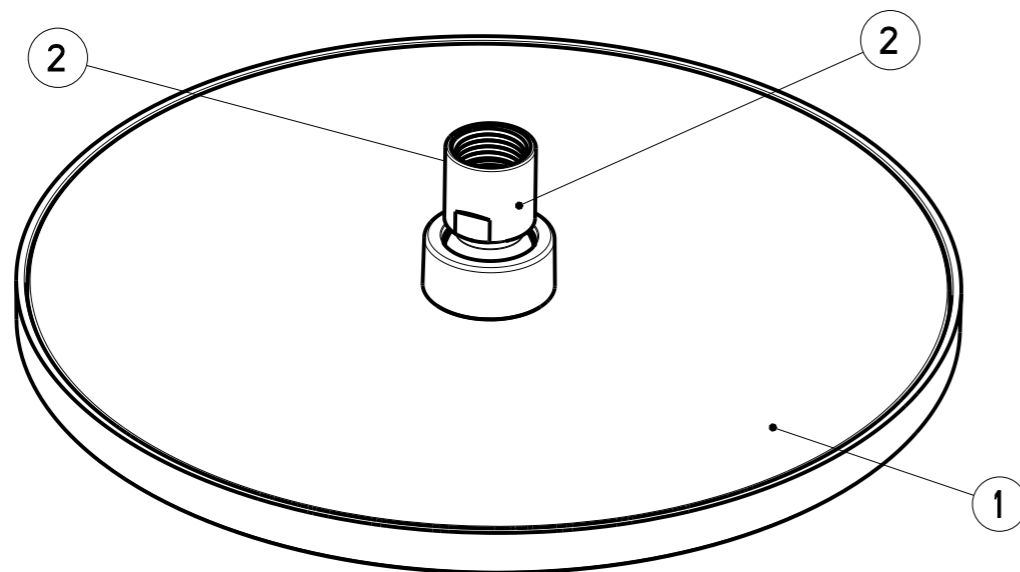

SCALA 1:1

emory & bond

EBD36SH05PC

10" Chrome Rain Head

Customer Support:

Call : (973)-482-4444

e-mail: info@emoryandbond.com

www.emoryandbond.com