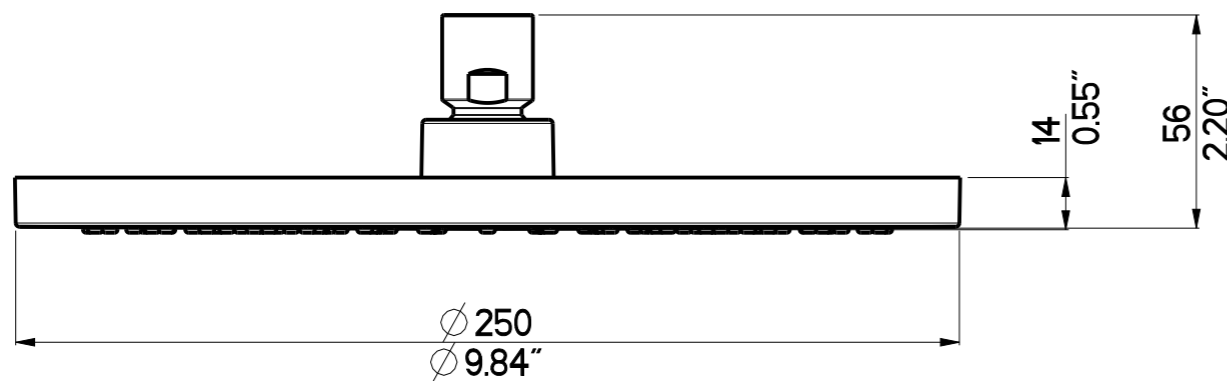

SCALA 1:1

emory & bond

EBD36SH05PC

10" Chrome Rain Head

Customer Support:

Call : (973)-482-4444

e-mail: info@emoryandbond.com

www.emoryandbond.com