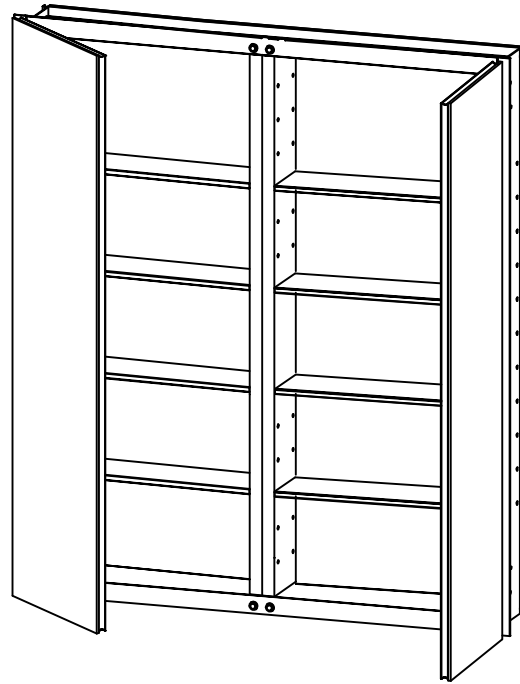

EBD36384

Frameless Mirrored Cabinet

emory & bond

2 Door Left & Right Opening

1/8" Float Glass

Hinged Doors Mirrored Inside & Out

Slow Close Door Dampers

Mirrored Back Interior Wall

6063T Anodized Aluminum Cabinet

8 Adjustable Glass Shelves

Surface or Recessed Mount

Side Trim Kits sold separately for Surface Mount, Mirror or Aluminum

Surface Rough Opening:

W 36" x H 38" x D 4.6"

Recessed Rough Opening:

W 35 3/8" x H 37 3/8" x D 3.9"

Installation Hardware Included

Model #	A	B	C	D	E	F
EBD36384	36"	38"	4.6"	35 3/8"	37 3/8"	3.9"

All pictures shown are for illustration purposes only.
Actual product may vary due to product enhancement.