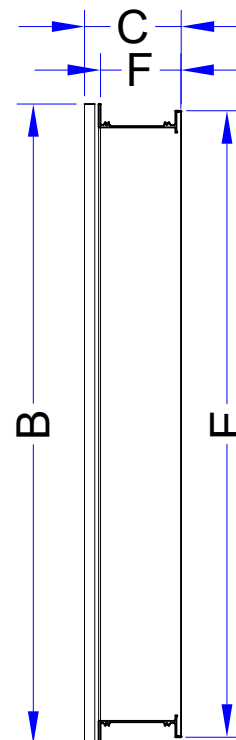

EBD36384

Frameless Mirrored Cabinet

emory & bond

2 Door Left & Right Opening

1/8" Float Glass

Hinged Doors Mirrored Inside & Out

Slow Close Door Dampers

Mirrored Back Interior Wall

6063T Anodized Aluminum Cabinet

8 Adjustable Glass Shelves

Surface or Recessed Mount

Side Trim Kits sold separately for Surface Mount, Mirror or Aluminum

Surface Rough Opening:

W 36" x H 38" x D 4.6"

Recessed Rough Opening:

W 35 3/8" x H 37 3/8" x D 3.9"

Installation Hardware Included

Model #	A	B	C	D	E	F
EBD36384	36"	38"	4.6"	35 3/8"	37 3/8"	3.9"

All pictures shown are for illustration purposes only.
Actual product may vary due to product enhancement.