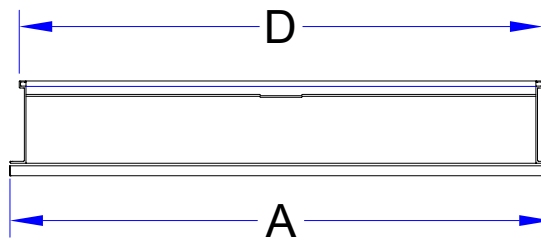

EBD36384

Frameless Mirrored Cabinet

emory & bond

2 Door Left & Right Opening

1/8" Float Glass

Hinged Doors Mirrored Inside & Out

Slow Close Door Dampers

Mirrored Back Interior Wall

6063T Anodized Aluminum Cabinet

8 Adjustable Glass Shelves

Surface or Recessed Mount

Side Trim Kits sold separately for Surface Mount, Mirror or Aluminum

Surface Rough Opening:

W 36" x H 38" x D 4.6"

Recessed Rough Opening:

W 35 3/8" x H 37 3/8" x D 3.9"

Installation Hardware Included

Model #	A	B	C	D	E	F
EBD36384	36"	38"	4.6"	35 3/8"	37 3/8"	3.9"

All pictures shown are for illustration purposes only.
Actual product may vary due to product enhancement.