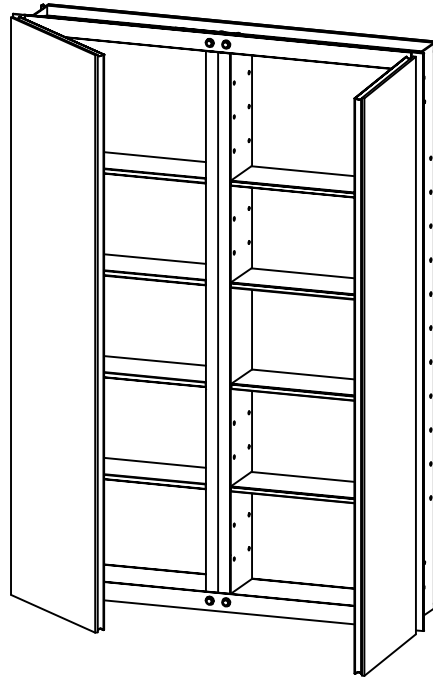

EBD30384

Frameless Mirrored Cabinet

emory & bond

2 Door Left & Right Opening

1/8" Float Glass

Hinged Doors Mirrored Inside & Out

Slow Close Door Dampers

Mirrored Back Interior Wall

6063T Anodized Aluminum Cabinet

8 Adjustable Glass Shelves

Surface or Recessed Mount

Side Trim Kits sold separately for
Surface Mount, Mirror or Aluminum

Surface Rough Opening:
W 30" x H 38" x D 4.6"

Recessed Rough Opening:
W 29 3/8" x H 37 3/8" x D 3.9"

Installation Hardware Included

Model #	A	B	C	D	E	F
EBD30384	30"	38"	4.6"	29 3/8"	37 3/8"	3.9"

All pictures shown are for illustration purposes only.
Actual product may vary due to product enhancement.

Customer Support: