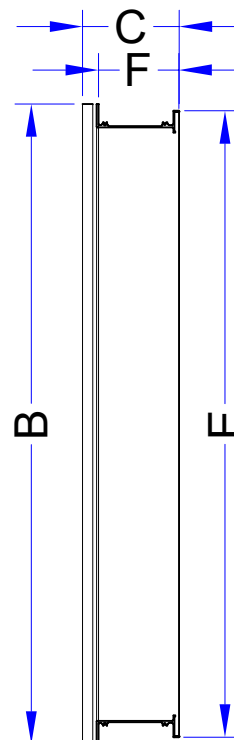

EBD30384

Frameless Mirrored Cabinet

emory & bond

2 Door Left & Right Opening

1/8" Float Glass

Hinged Doors Mirrored Inside & Out

Slow Close Door Dampers

Mirrored Back Interior Wall

6063T Anodized Aluminum Cabinet

8 Adjustable Glass Shelves

Surface or Recessed Mount

Side Trim Kits sold separately for
Surface Mount, Mirror or Aluminum

Surface Rough Opening:
W 30" x H 38" x D 4.6"

Recessed Rough Opening:
W 29 3/8" x H 37 3/8" x D 3.9"

Installation Hardware Included

Model #	A	B	C	D	E	F
EBD30384	30"	38"	4.6"	29 3/8"	37 3/8"	3.9"

All pictures shown are for illustration purposes only.
Actual product may vary due to product enhancement.

Customer Support: