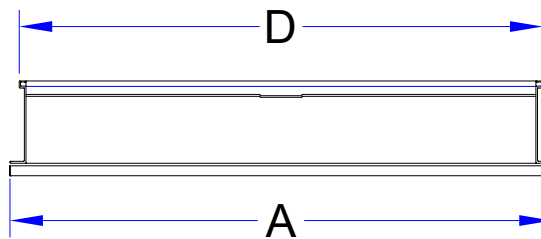

EBD30384

Frameless Mirrored Cabinet

emory & bond

2 Door Left & Right Opening

1/8" Float Glass

Hinged Doors Mirrored Inside & Out

Slow Close Door Dampers

Mirrored Back Interior Wall

6063T Anodized Aluminum Cabinet

8 Adjustable Glass Shelves

Surface or Recessed Mount

Side Trim Kits sold separately for
Surface Mount, Mirror or Aluminum

Surface Rough Opening:
W 30" x H 38" x D 4.6"

Recessed Rough Opening:
W 29 3/8" x H 37 3/8" x D 3.9"

Installation Hardware Included

Model #	A	B	C	D	E	F
EBD30384	30"	38"	4.6"	29 3/8"	37 3/8"	3.9"

All pictures shown are for illustration purposes only.
Actual product may vary due to product enhancement.

Customer Support: