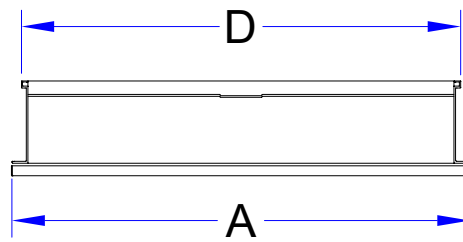

EBD24384

Frameless Mirrored Cabinet

emory & bond

- 2 Door Left & Right Opening
- 1/8" Float Glass
- Hinged Doors Mirrored Inside & Out
- Slow Close Door Dampers
- Mirrored Back Interior Wall
- 6063T Anodized Aluminum Cabinet
- 4 Adjustable Glass Shelves
- Surface or Recessed Mount
- Side Trim Kits sold separately for Surface Mount, Mirror or Aluminum

Surface Rough Opening:
W 24" x H 38" x D 4.6"

Recessed Rough Opening:
W 23 3/8" x H 37 3/8" x D 3.9"

Installation Hardware Included

Model #	A	B	C	D	E	F
EBD24384	24"	38"	4.6"	23 3/8"	37 3/8"	3.9"

All pictures shown are for illustration purposes only.
Actual product may vary due to product enhancement.