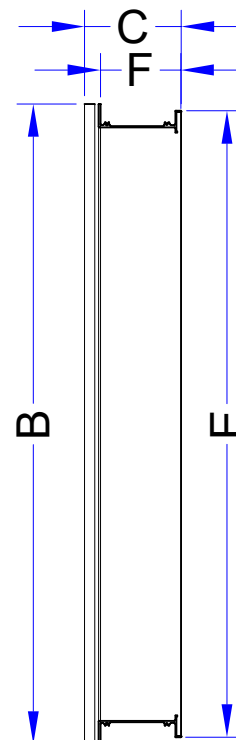

EBD24384

Frameless Mirrored Cabinet

emory & bond

- 2 Door Left & Right Opening
- 1/8" Float Glass
- Hinged Doors Mirrored Inside & Out
- Slow Close Door Dampers
- Mirrored Back Interior Wall
- 6063T Anodized Aluminum Cabinet
- 4 Adjustable Glass Shelves
- Surface or Recessed Mount
- Side Trim Kits sold separately for Surface Mount, Mirror or Aluminum

Surface Rough Opening:
W 24" x H 38" x D 4.6"

Recessed Rough Opening:
W 23 3/8" x H 37 3/8" x D 3.9"

Installation Hardware Included

Model #	A	B	C	D	E	F
EBD24384	24"	38"	4.6"	23 3/8"	37 3/8"	3.9"

All pictures shown are for illustration purposes only.
Actual product may vary due to product enhancement.