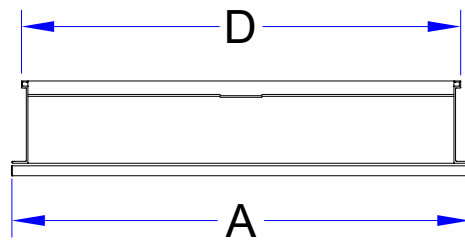

3 Adjustable Glass Shelves

Surface or Recessed Mount

Side Trim Kits sold separately for Surface Mount, Mirror or Aluminum

Surface Rough Opening:  
W 24" x H 32" x D 4.6"

Recessed Rough Opening:  
W 23 3/8" x H 31 3/8" x D 3.9"

Installation Hardware Included

Model #	A	B	C	D	E	F
EBD24324	24"	32"	4.6"	23 3/8"	31 3/8"	3.9"

All pictures shown are for illustration purposes only.  
Actual product may vary due to product enhancement.