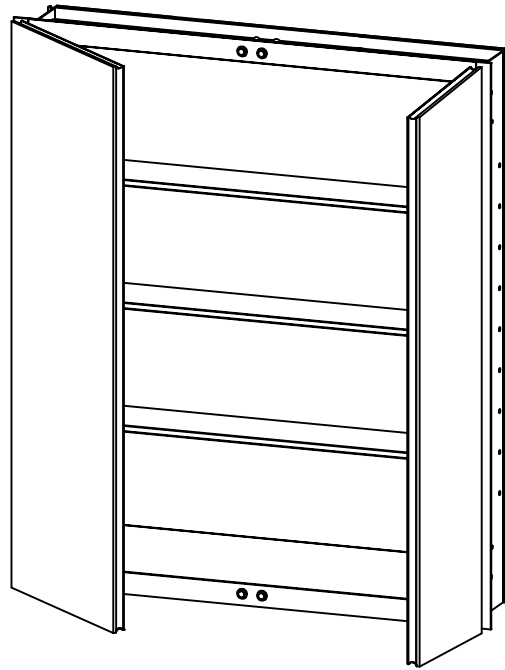

## Frameless Mirrored Cabinet

*emory & bond*

2 Door Left & Right Opening

1/8" Float Glass

Hinged Doors Mirrored Inside & Out

Slow Close Door Dampers

Mirrored Back Interior Wall

6063T Anodized Aluminum Cabinet

3 Adjustable Glass Shelves

Surface or Recessed Mount

Side Trim Kits sold separately for Surface Mount, Mirror or Aluminum

Surface Rough Opening:  
W 24" x H 32" x D 4.6"

Recessed Rough Opening:  
W 23 3/8" x H 31 3/8" x D 3.9"