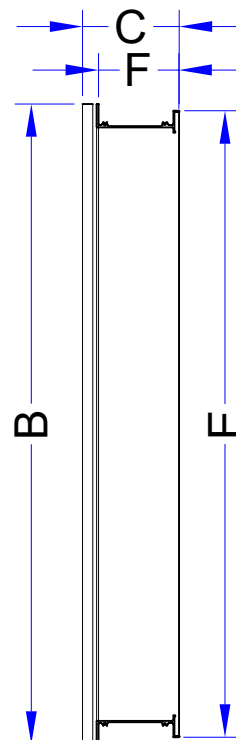

## Frameless Mirrored Cabinet

*emory & bond*

2 Door Left & Right Opening

1/8" Float Glass

Hinged Doors Mirrored Inside & Out

Slow Close Door Dampers

Mirrored Back Interior Wall

6063T Anodized Aluminum Cabinet

3 Adjustable Glass Shelves

Surface or Recessed Mount

Side Trim Kits sold separately for Surface Mount, Mirror or Aluminum

Surface Rough Opening:  
W 24" x H 32" x D 4.6"

Recessed Rough Opening:  
W 23 3/8" x H 31 3/8" x D 3.9"

Installation Hardware Included

Model #	A	B	C	D	E	F
EBD24324	24"	32"	4.6"	23 3/8"	31 3/8"	3.9"

All pictures shown are for illustration purposes only.  
Actual product may vary due to product enhancement.