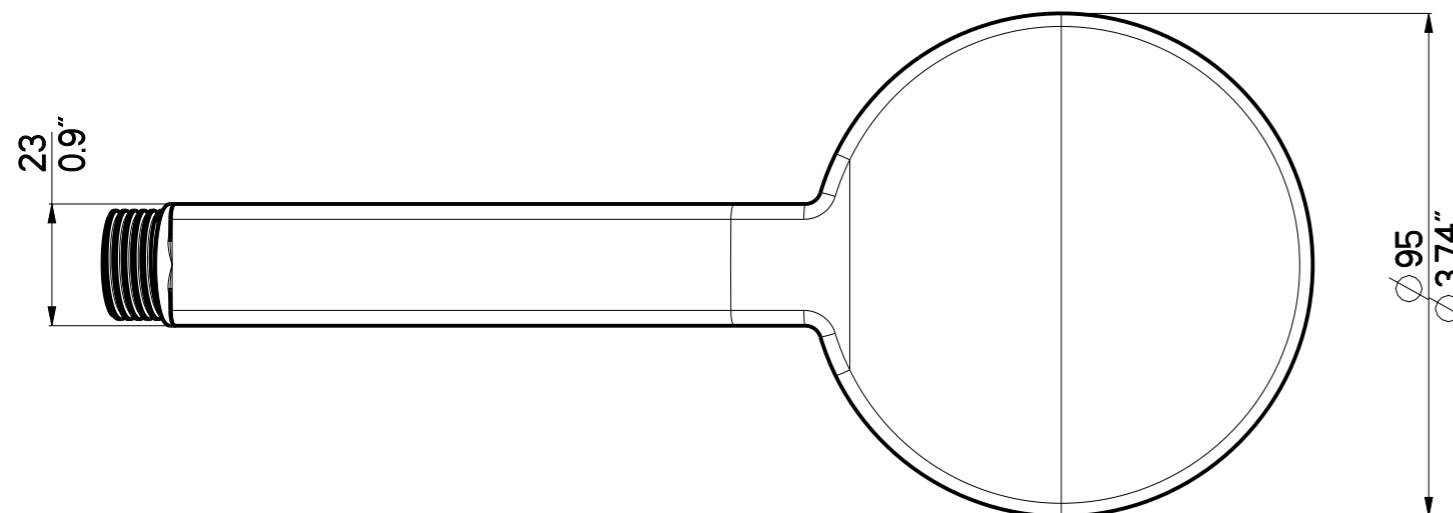

emory & bond

EBD12HS05PC

3 3/4" Chrome 3 Function Hand Shower

EBD12HS05BN

3 3/4" Brushed Nickel 3 Function Hand Shower

SCALA 1:1

Customer Support:
Call : (973)-482-4444
e-mail: info@emoryandbond.com

www.emoryandbond.com