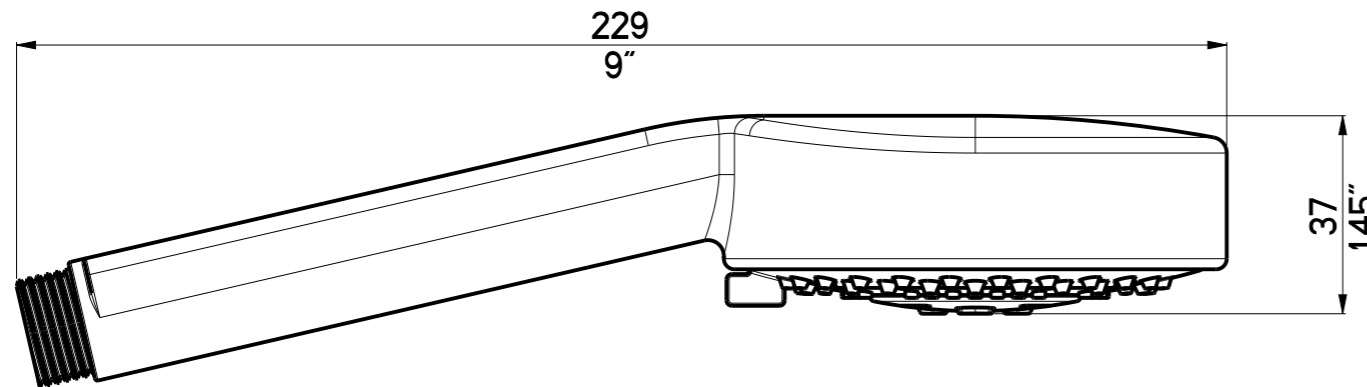

emory & bond

EBD12HS05PC

3 3/4" Chrome 3 Function Hand Shower

EBD12HS05BN

3 3/4" Brushed Nickel 3 Function Hand Shower

SCALA 1:1

Customer Support:
Call : (973)-482-4444
e-mail: info@emoryandbond.com

www.emoryandbond.com