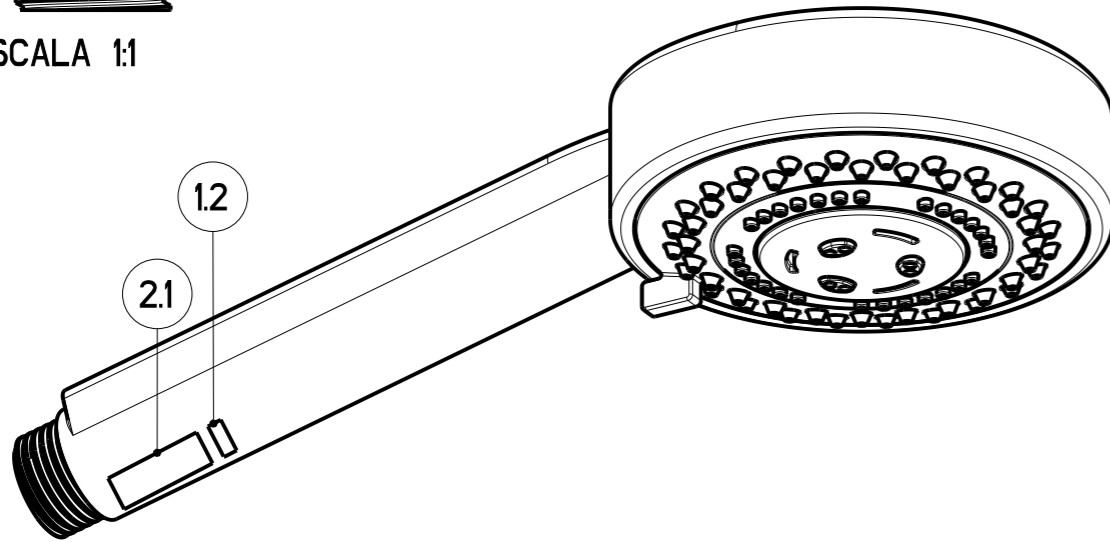

emory & bond

EBD12HS05PC

3 3/4" Chrome 3 Function Hand Shower

EBD12HS05BN

3 3/4" Brushed Nickel 3 Function Hand Shower

SCALA 1:1

Customer Support:
Call : (973)-482-4444
e-mail: info@emoryandbond.com

www.emoryandbond.com