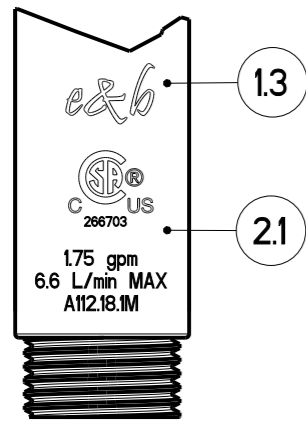

emory & bond

EBD12HS05PC

3 3/4" Chrome 3 Function Hand Shower

EBD12HS05BN

3 3/4" Brushed Nickel 3 Function Hand Shower

SCALA 1:1

Customer Support:
Call : (973)-482-4444
e-mail: info@emoryandbond.com

www.emoryandbond.com