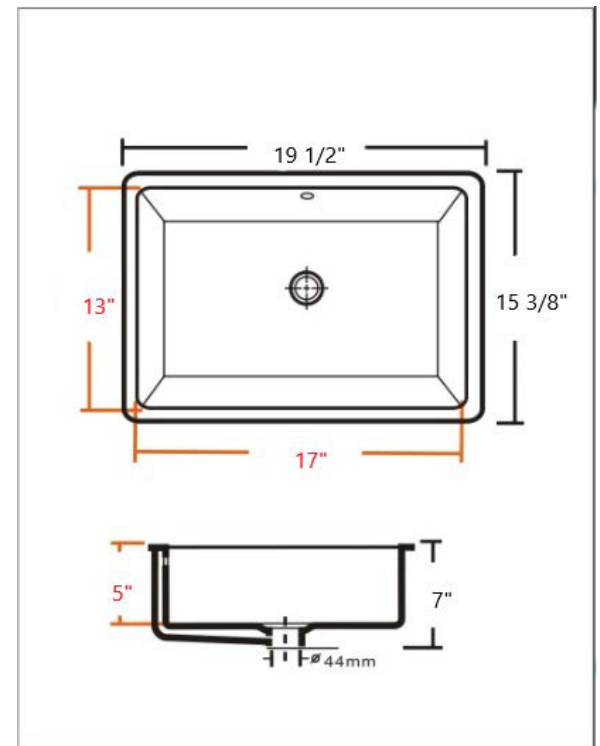

CLIPS INCLUDED

OUTSIDE DIMENSION: 19 1/2" X 15 3/8"

INSIDE DIMENSION: 17" X 13"

DEPTH: 5"

INSTALLATION : UNDERMOUNT

CONFIGURATION: SINGLE BOWL

REAR OVERFLOW HOLE

JOB NAME: _____

CONTRACTOR : _____

TOTAL PCS : _____ EST NEED BY ___ / ___ / ___

NOTES:

_____
_____