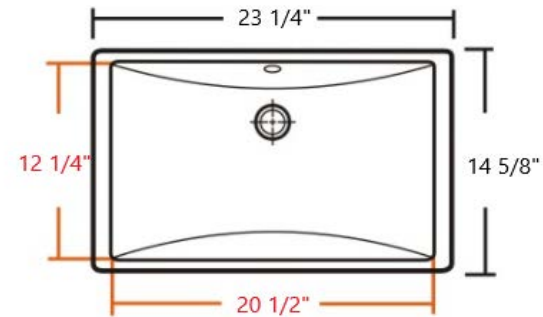

emory & bond

WWW.EMORYBOND.COM