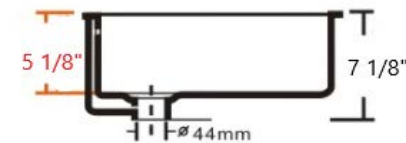

emory & bond

WWW.EMORYBOND.COM