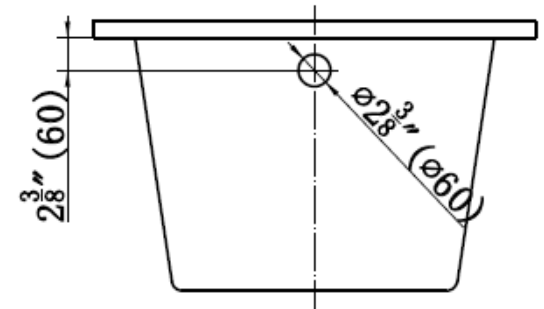

EB-5603200

emory & bond

Acrylic Bathtub

Type: Drop-In

Length: 60"

Width: 32"

Height: 19 1/2"

- No Flange
- With Leveling Legs
- Round Overflow Hole