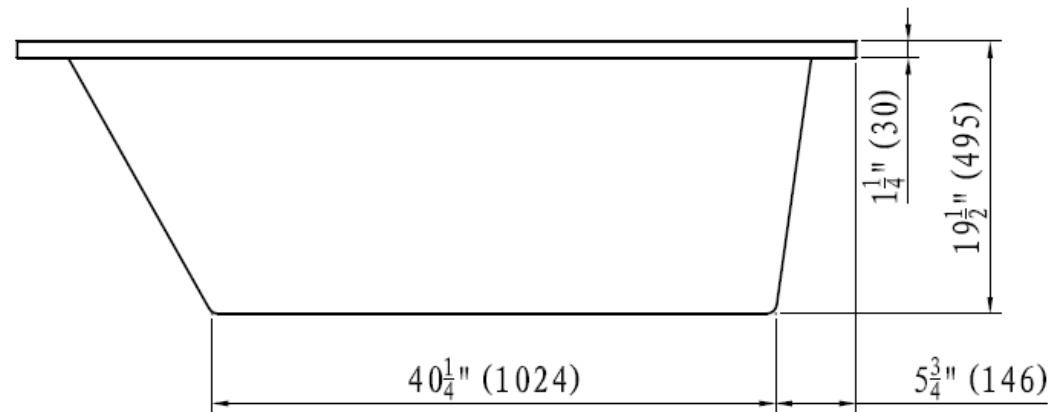

EB-5603200

emory & bond

Acrylic Bathtub

Type: Drop-In

Length: 60"

Width: 32"

Height: 19 1/2"

- No Flange
- With Leveling Legs
- Round Overflow Hole