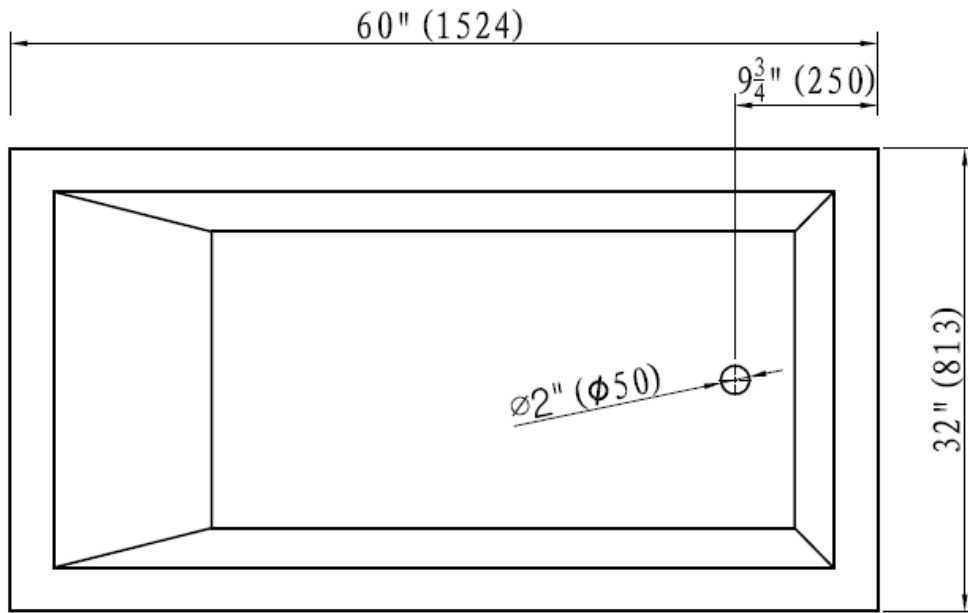

EB-5603200

emory & bond

Acrylic Bathtub

Type: Drop-In

Length: 60"

Width: 32"

Height: 19 1/2"

- No Flange
- With Leveling Legs
- Round Overflow Hole