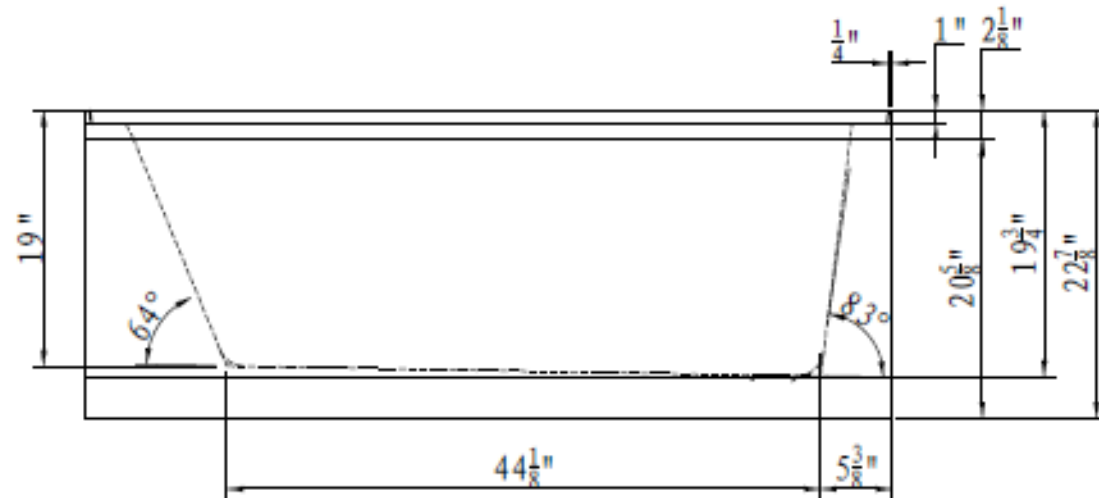

## Acrylic Bathtub

Type: Drop-In

Length: 60"

Width: 30"

Height: 19"

- No Flange
- With Leveling Legs
- Round Overflow Hole

Customer Support:

Call : (973)-482-4444