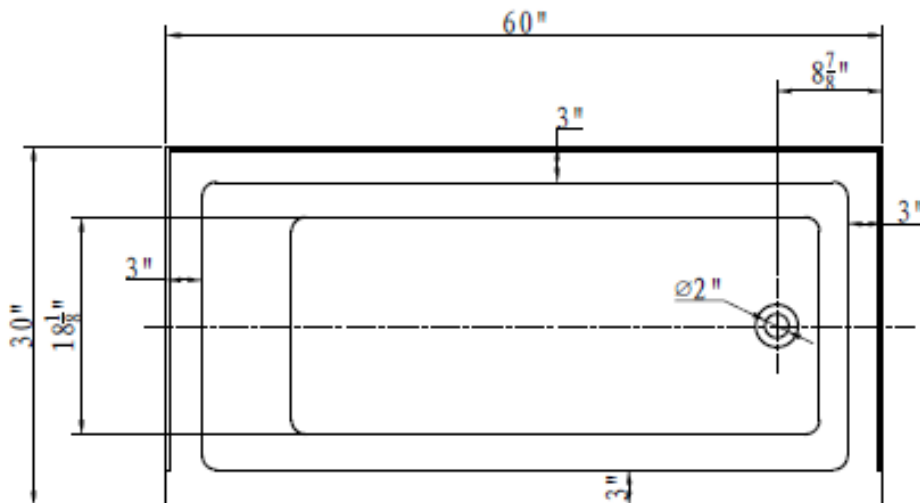

## Acrylic Bathtub

Type: Drop-In

Length: 60"

Width: 30"

Height: 19"

- No Flange
- With Leveling Legs
- Round Overflow Hole

Customer Support:

Call : (973)-482-4444