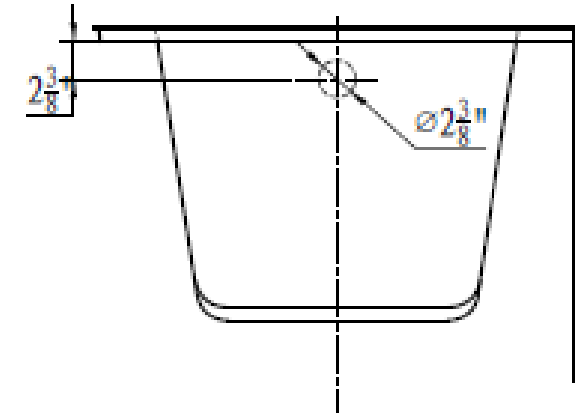

## Acrylic Bathtub

Type: Drop-In

Length: 60"

Width: 30"

Height: 19"

- No Flange
- With Leveling Legs
- Round Overflow Hole

Customer Support:

Call : (973)-482-4444