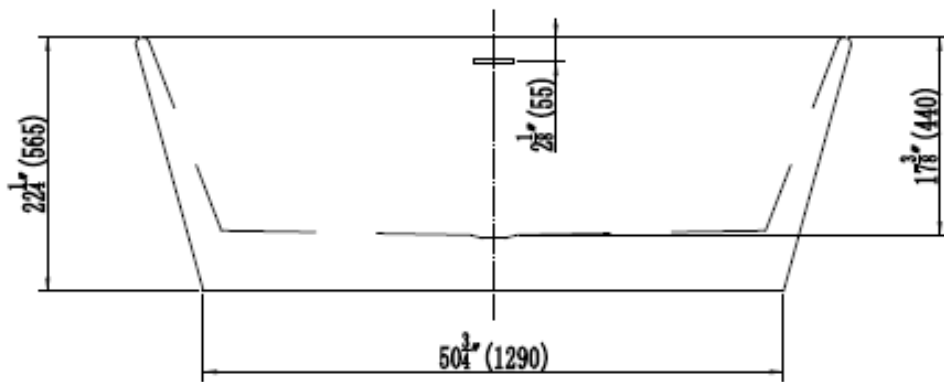

EB41363

emory & bond

MONMOUTH SERIES
FREE STANDING ACRYLIC TUB
OVAL DESIGN
SLOTTED OVERFLOW
ROUND DRAINHOLE
MEETS CUPC STANDARDS
5 ADJUSTABLE SUPPORT FEET
NOMINAL SIZE 63" X 30" X 23"

All pictures shown are for illustration purposes only.
Actual product may vary due to product enhancement.