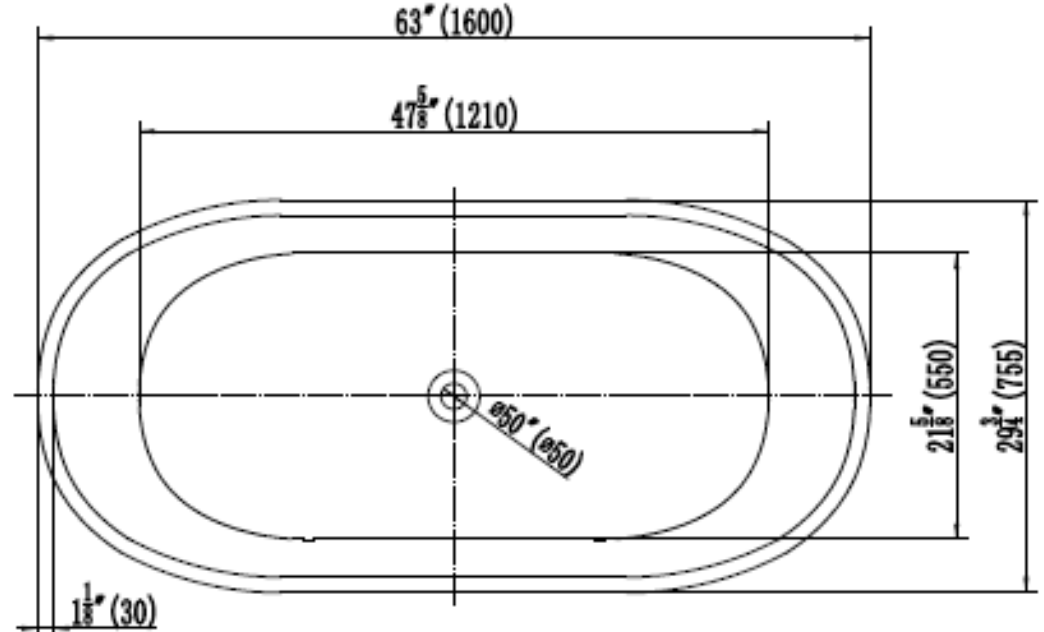

EB41363

emory & bond

MONMOUTH SERIES
FREE STANDING ACRYLIC TUB
OVAL DESIGN
SLOTTED OVERFLOW
ROUND DRAINHOLE
MEETS CUPC STANDARDS
5 ADJUSTABLE SUPPORT FEET
NOMINAL SIZE 63" X 30" X 23"

All pictures shown are for illustration purposes only.
Actual product may vary due to product enhancement.