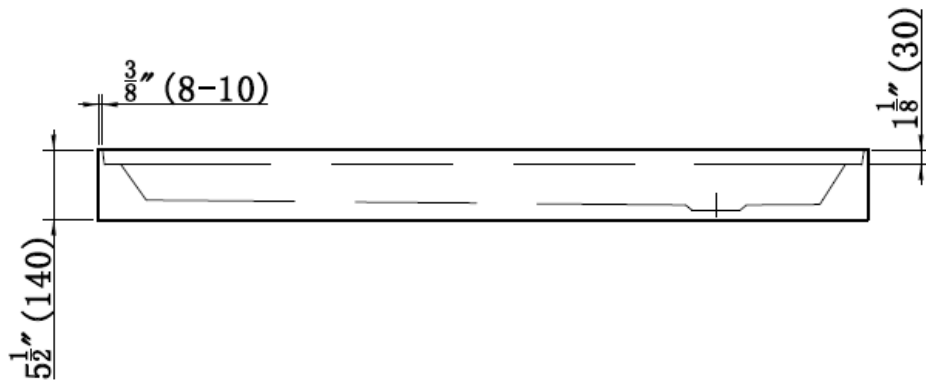

## WHITE ACRYLIC SHOWER BASE

NOMINAL SIZE 60" X 32" X 5 1/2"

SINGLE THRESHOLD

3 SIDED TILE FLANGE

RIGHT HAND DRAIN

SLIP-RESISTANT TEXTURED BOTTOM

MEETS CUPC STANDARDS

*emory & bond*