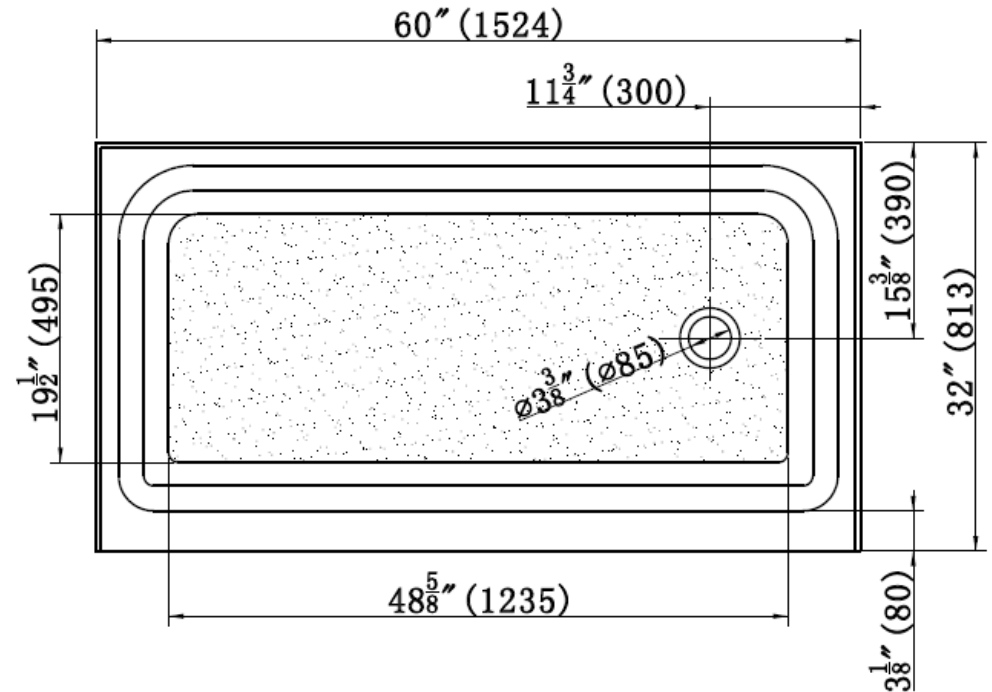

## WHITE ACRYLIC SHOWER BASE

NOMINAL SIZE 60" X 32" X 5 1/2"

SINGLE THRESHOLD

3 SIDED TILE FLANGE

RIGHT HAND DRAIN

SLIP-RESISTANT TEXTURED BOTTOM

MEETS CUPC STANDARDS

*emory & bond*