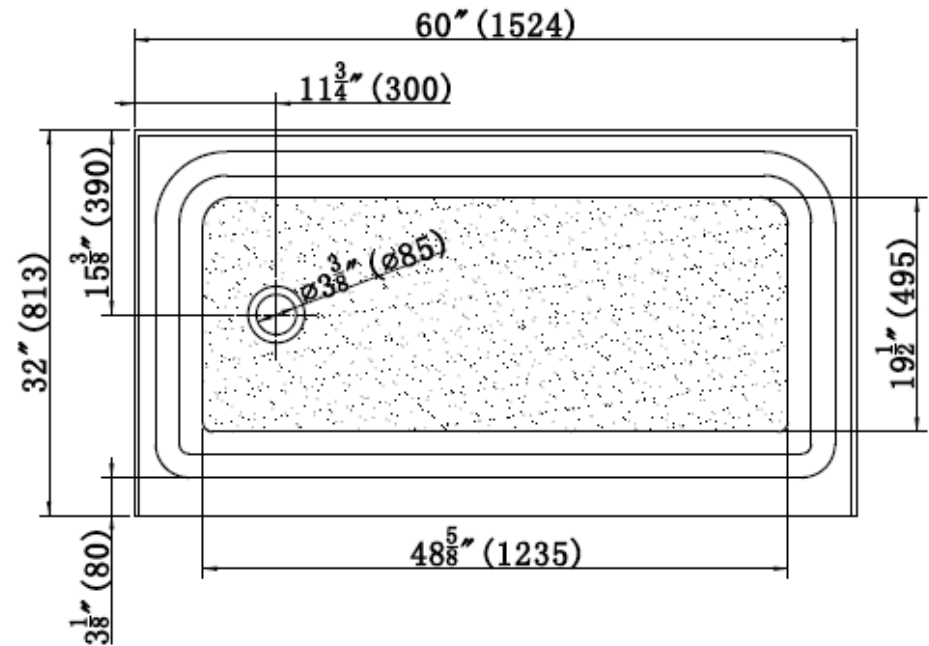

EB4116032L

WHITE ACRYLIC SHOWER BASE

NOMINAL SIZE 60" X 32" X 5 1/2"

SINGLE THRESHOLD

3 SIDED TILE FLANGE

LEFT HAND DRAIN

SLIP-RESISTANT TEXTURED BOTTOM

MEETS CUPC STANDARDS

emory & bond

Customer Support:

Call : (973)-482-4444

e-mail: info@emoryandbond.com

www.emoryandbond.com

@emoryandbond