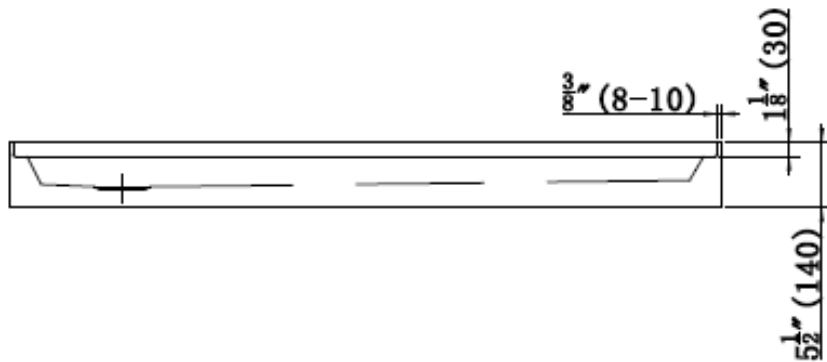

EB4116032L

WHITE ACRYLIC SHOWER BASE

NOMINAL SIZE 60" X 32" X 5 1/2"

SINGLE THRESHOLD

3 SIDED TILE FLANGE

LEFT HAND DRAIN

SLIP-RESISTANT TEXTURED BOTTOM

MEETS CUPC STANDARDS

emory & bond

Customer Support:

Call : (973)-482-4444

e-mail: info@emoryandbond.com

www.emoryandbond.com

@emoryandbond