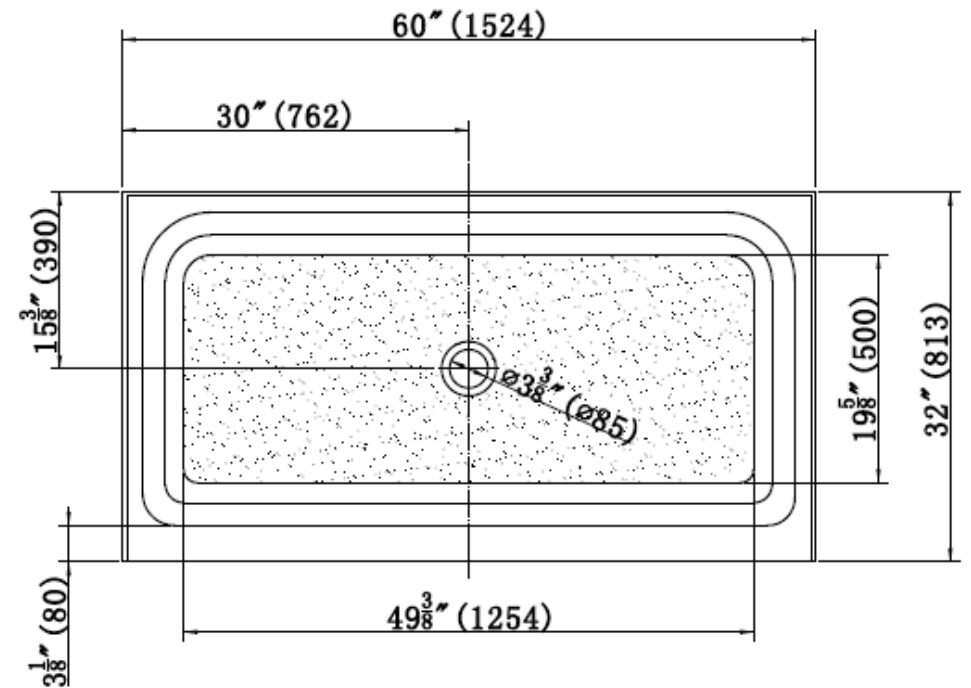

## WHITE ACRYLIC SHOWER BASE

NOMINAL SIZE 60" X 32" X 5 1/2"

SINGLE THRESHOLD

3 SIDED TILE FLANGE

CENTER DRAIN

SLIP-RESISTANT TEXTURED BOTTOM

MEETS CUPC STANDARDS

*emory & bond*