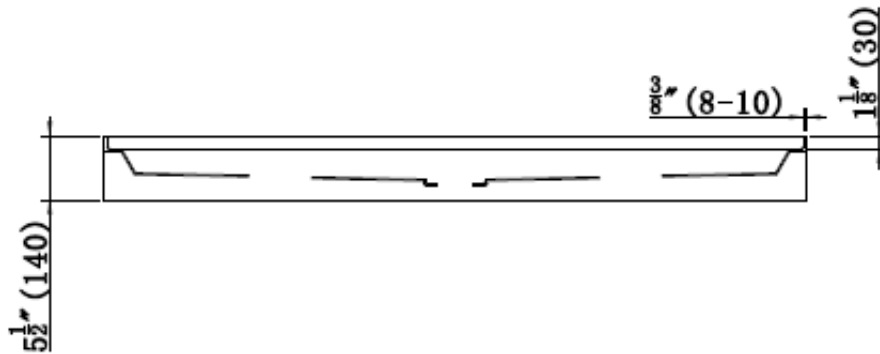

## WHITE ACRYLIC SHOWER BASE

NOMINAL SIZE 60" X 32" X 5 1/2"

SINGLE THRESHOLD

3 SIDED TILE FLANGE

CENTER DRAIN

SLIP-RESISTANT TEXTURED BOTTOM

MEETS CUPC STANDARDS

*emory & bond*