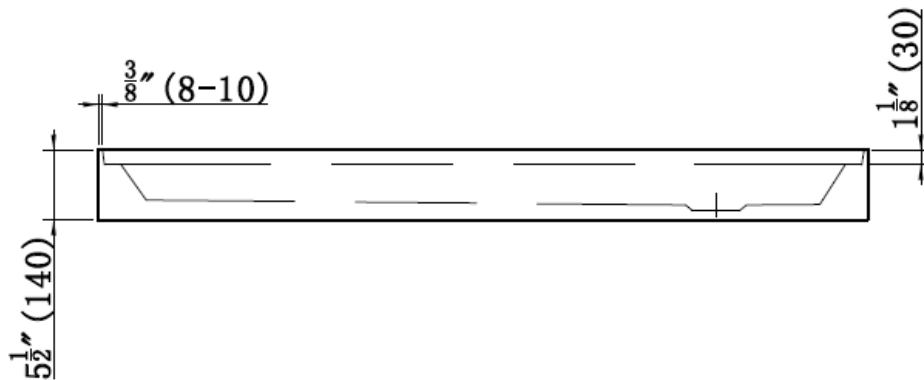

EB4116030R

WHITE ACRYLIC SHOWER BASE

NOMINAL SIZE 60" X 30" X 5 1/2"

SINGLE THRESHOLD

3 SIDED TILE FLANGE

RIGHT HAND DRAIN

SLIP-RESISTANT TEXTURED BOTTOM

MEETS CUPC STANDARDS

emory & bond

Customer Support:

Call : (973)-482-4444

e-mail: info@emoryandbond.com

www.emoryandbond.com

@emoryandbond