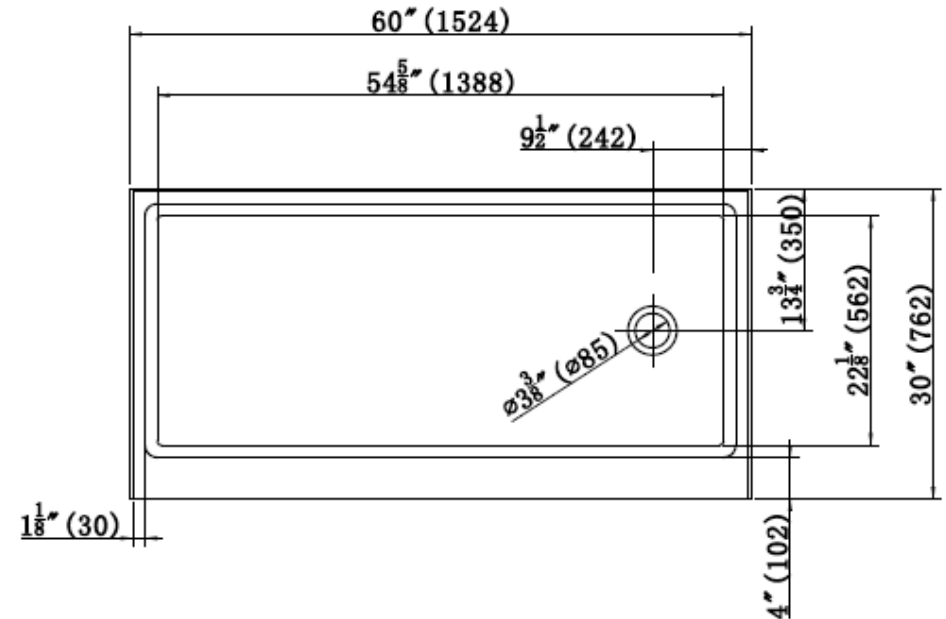

EB4116030R

WHITE ACRYLIC SHOWER BASE

NOMINAL SIZE 60" X 30" X 5 1/2"

SINGLE THRESHOLD

3 SIDED TILE FLANGE

RIGHT HAND DRAIN

SLIP-RESISTANT TEXTURED BOTTOM

MEETS CUPC STANDARDS

emory & bond

Customer Support:

Call : (973)-482-4444

e-mail: info@emoryandbond.com

www.emoryandbond.com

@emoryandbond