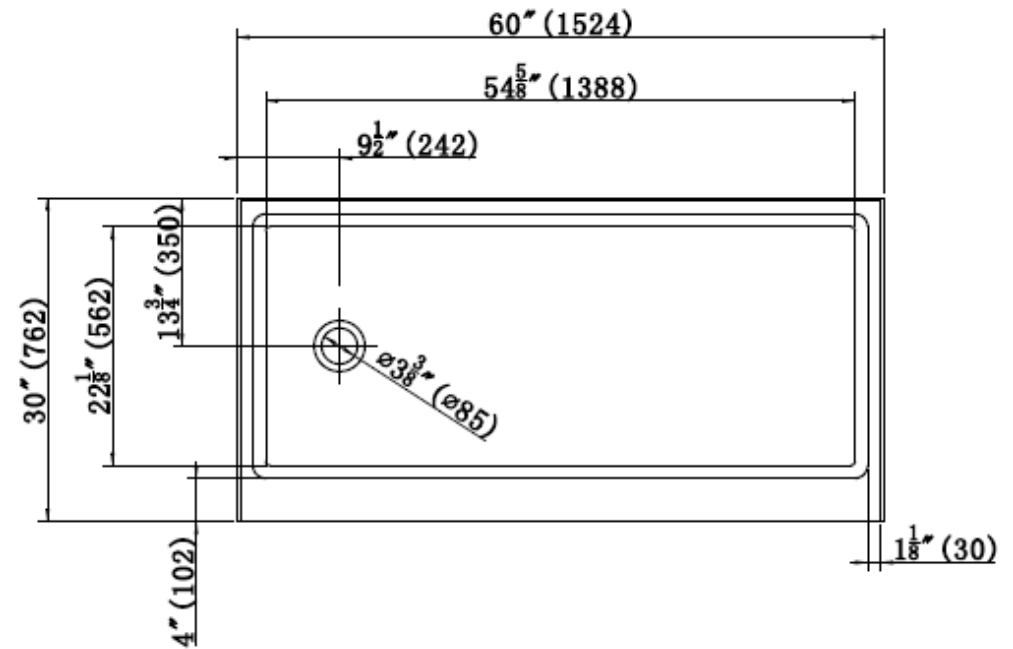

## WHITE ACRYLIC SHOWER BASE

NOMINAL SIZE 60" X 30" X 5 1/2"

SINGLE THRESHOLD

3 SIDED TILE FLANGE

LEFT HAND DRAIN

SLIP-RESISTANT TEXTURED BOTTOM

MEETS CUPC STANDARDS

*emory & bond*