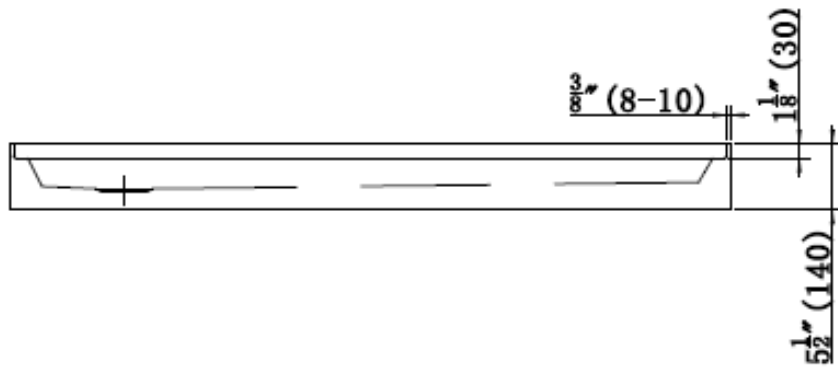

## WHITE ACRYLIC SHOWER BASE

NOMINAL SIZE 60" X 30" X 5 1/2"

SINGLE THRESHOLD

3 SIDED TILE FLANGE

LEFT HAND DRAIN

SLIP-RESISTANT TEXTURED BOTTOM

MEETS CUPC STANDARDS

*emory & bond*