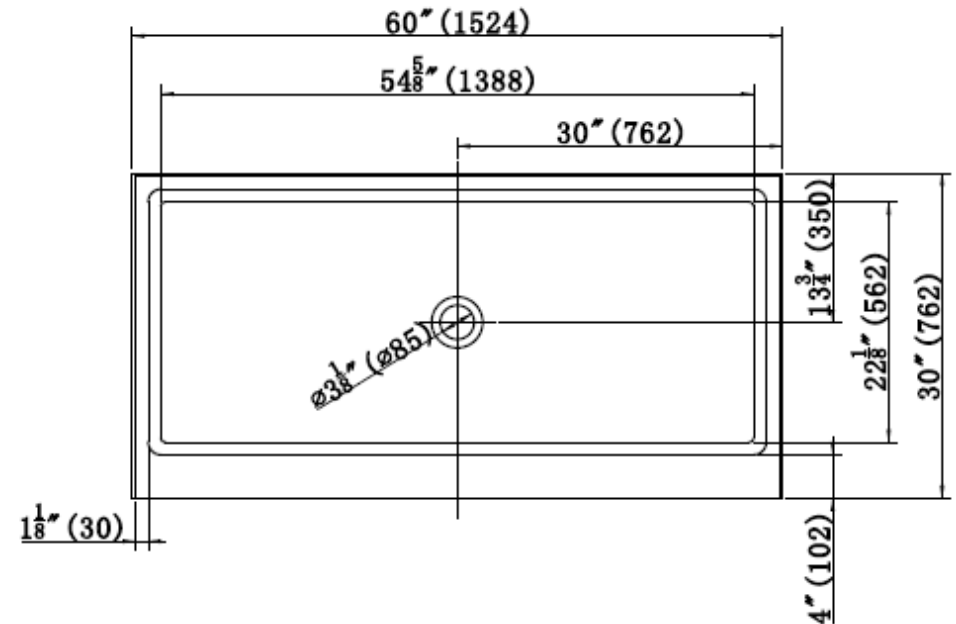

EB4116030C

WHITE ACRYLIC SHOWER BASE

NOMINAL SIZE 60" X 30" X 5 1/2"

SINGLE THRESHOLD

3 SIDED TILE FLANGE

CENTER DRAIN

SLIP-RESISTANT TEXTURED BOTTOM

MEETS CUPC STANDARDS

emory & bond

Customer Support:

Call : (973)-482-4444

e-mail: info@emoryandbond.com

www.emoryandbond.com

@emoryandbond