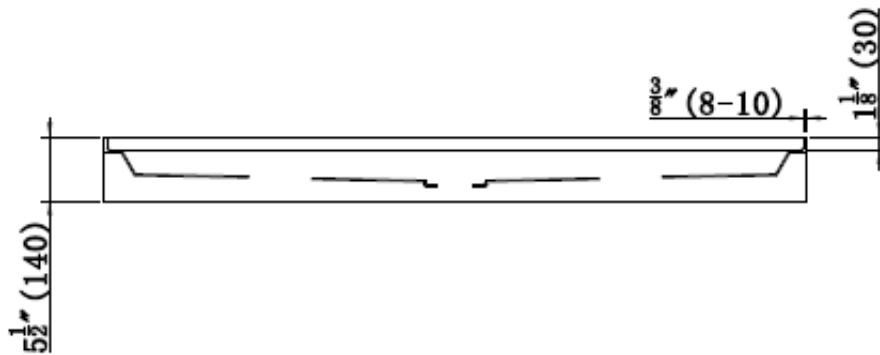

EB4116030C

WHITE ACRYLIC SHOWER BASE

NOMINAL SIZE 60" X 30" X 5 1/2"

SINGLE THRESHOLD

3 SIDED TILE FLANGE

CENTER DRAIN

SLIP-RESISTANT TEXTURED BOTTOM

MEETS CUPC STANDARDS

emory & bond

Customer Support:

Call : (973)-482-4444

e-mail: info@emoryandbond.com

www.emoryandbond.com

@emoryandbond