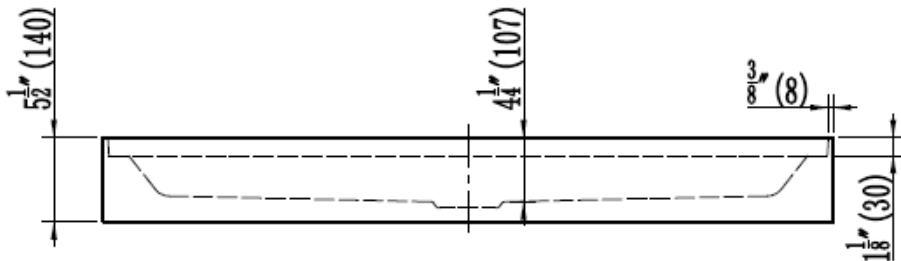

EB4114832

WHITE ACRYLIC SHOWER BASE

NOMINAL SIZE 48" X 32" X 5 1/2"

SINGLE THRESHOLD

3 SIDED TILE FLANGE

CENTER DRAIN

SLIP-RESISTANT TEXTURED BOTTOM

MEETS CUPC STANDARDS

EMORY & BOND

Customer Support:

Call : (973)-482-4444

e-mail: info@emoryandbond.com

www.emoryandbond.com

@emoryandbond