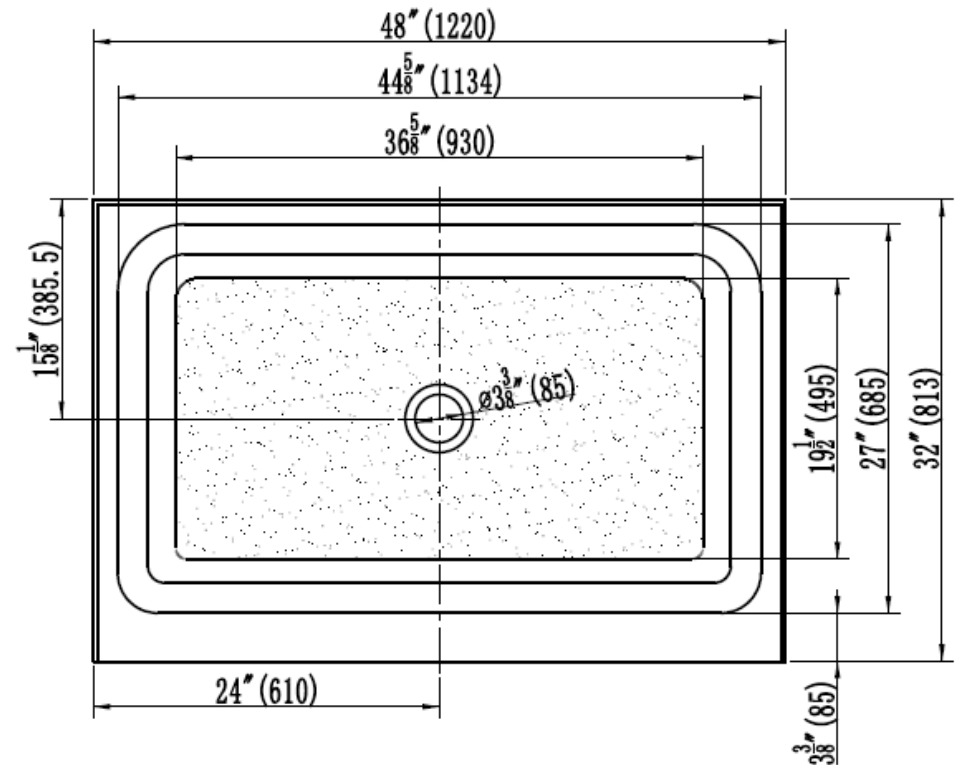

EB4114832

WHITE ACRYLIC SHOWER BASE

NOMINAL SIZE 48" X 32" X 5 1/2"

SINGLE THRESHOLD

3 SIDED TILE FLANGE

CENTER DRAIN

SLIP-RESISTANT TEXTURED BOTTOM

MEETS CUPC STANDARDS

EMORY & BOND

Customer Support:

Call : (973)-482-4444

e-mail: info@emoryandbond.com

www.emoryandbond.com

@emoryandbond