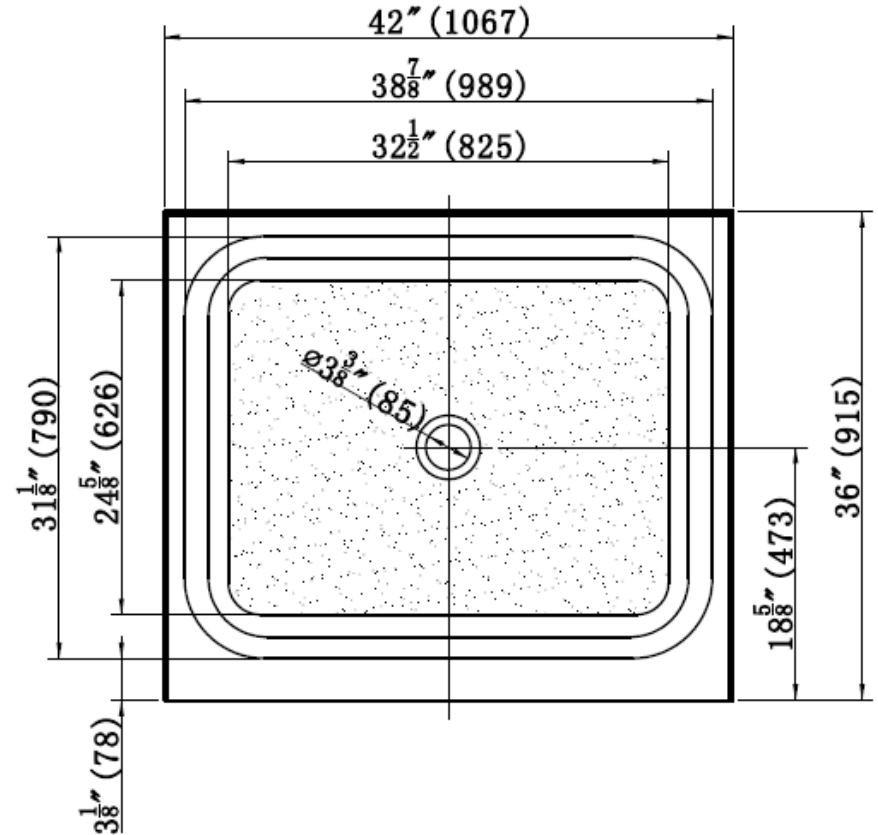

EB4114236

WHITE ACRYLIC SHOWER BASE

NOMINAL SIZE 42" X 36" X 5 1/2"

SINGLE THRESHOLD

3 SIDED TILE FLANGE

CENTER DRAIN

SLIP-RESISTANT TEXTURED BOTTOM

MEETS CUPC STANDARDS

EMORY & BOND

Customer Support:

Call : (973)-482-4444

e-mail: info@emoryandbond.com

www.emoryandbond.com

@emoryandbond