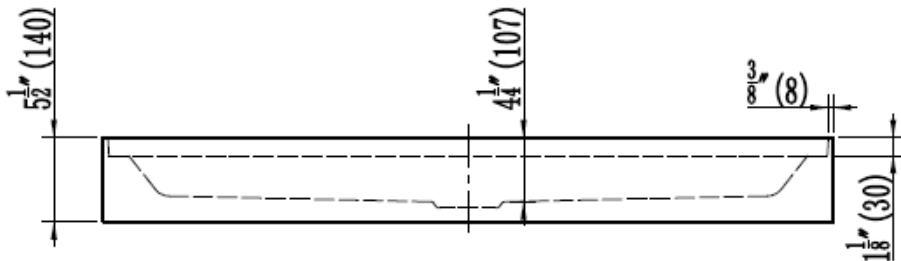

EB4114236

WHITE ACRYLIC SHOWER BASE

NOMINAL SIZE 42" X 36" X 5 1/2"

SINGLE THRESHOLD

3 SIDED TILE FLANGE

CENTER DRAIN

SLIP-RESISTANT TEXTURED BOTTOM

MEETS CUPC STANDARDS

EMORY & BOND

Customer Support:

Call : (973)-482-4444

e-mail: info@emoryandbond.com

www.emoryandbond.com

@emoryandbond