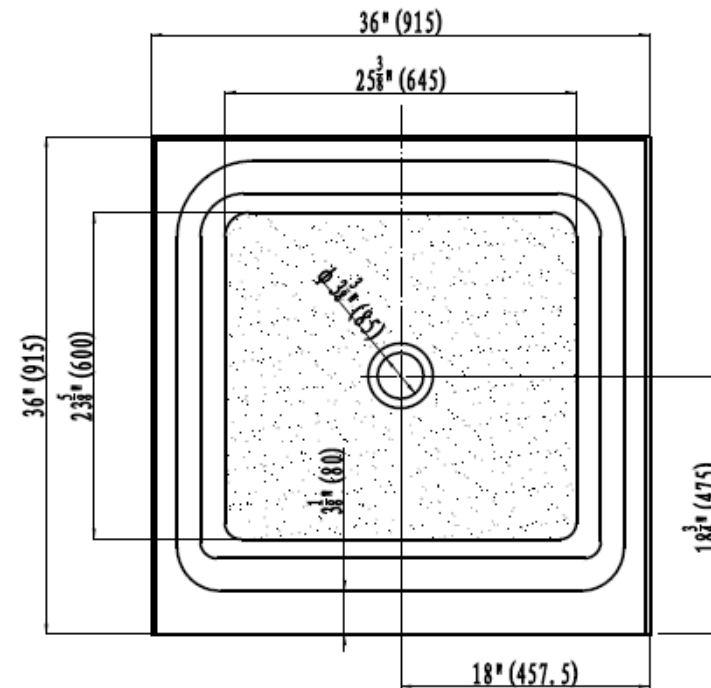

EB4113636

WHITE ACRYLIC SHOWER BASE

NOMINAL SIZE 36" X 36" X 5 1/2"

SINGLE THRESHOLD

3 SIDED TILE FLANGE

CENTER DRAIN

SLIP-RESISTANT TEXTURED BOTTOM

MEETS CUPC STANDARDS

EMORY & BOND

Customer Support:

Call : (973)-482-4444

e-mail: info@emoryandbond.com

www.emoryandbond.com