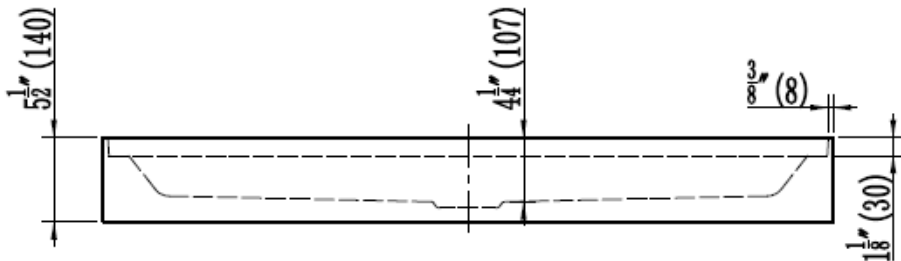

EB4113636

WHITE ACRYLIC SHOWER BASE

NOMINAL SIZE 36" X 36" X 5 1/2"

SINGLE THRESHOLD

3 SIDED TILE FLANGE

CENTER DRAIN

SLIP-RESISTANT TEXTURED BOTTOM

MEETS CUPC STANDARDS

EMORY & BOND

Customer Support:

Call : (973)-482-4444

e-mail: info@emoryandbond.com

www.emoryandbond.com