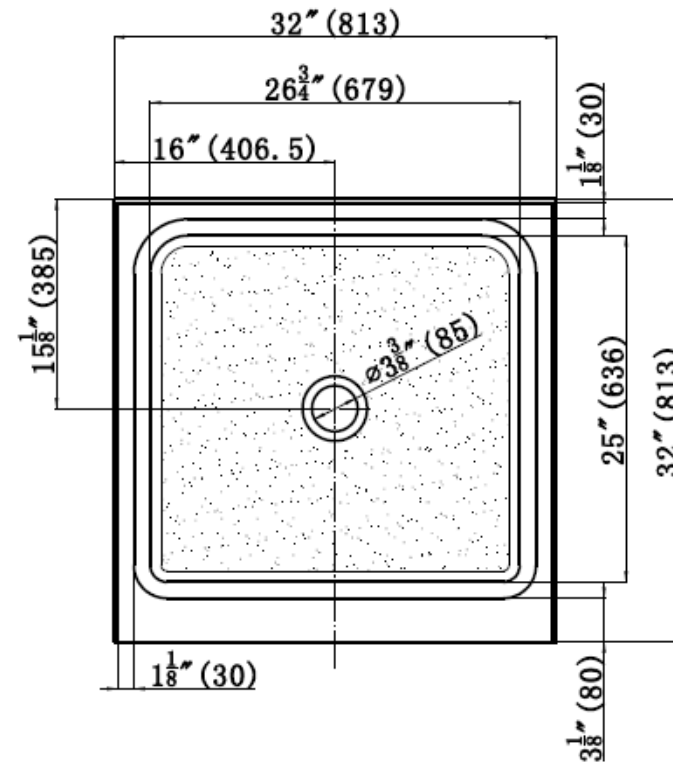

EB4113232

WHITE ACRYLIC SHOWER BASE

NOMINAL SIZE 32" X 32" X 5 1/2"

SINGLE THRESHOLD

3 SIDED TILE FLANGE

CENTER DRAIN

SLIP-RESISTANT TEXTURED BOTTOM

MEETS CUPC STANDARDS

EMORY & BOND

Customer Support:

Call : (973)-482-4444

e-mail: info@emoryandbond.com

www.emoryandbond.com