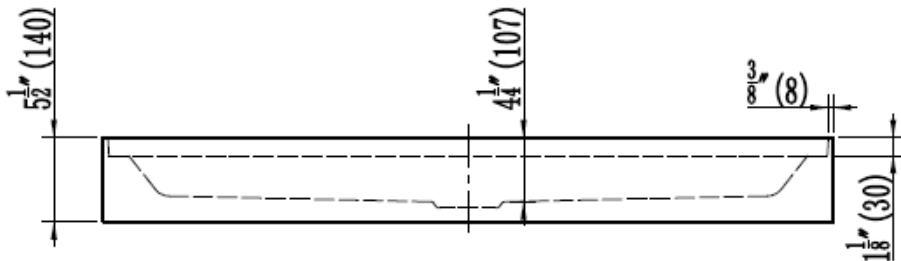

EB4113232

WHITE ACRYLIC SHOWER BASE

NOMINAL SIZE 32" X 32" X 5 1/2"

SINGLE THRESHOLD

3 SIDED TILE FLANGE

CENTER DRAIN

SLIP-RESISTANT TEXTURED BOTTOM

MEETS CUPC STANDARDS

EMORY & BOND

Customer Support:

Call : (973)-482-4444

e-mail: info@emoryandbond.com

www.emoryandbond.com