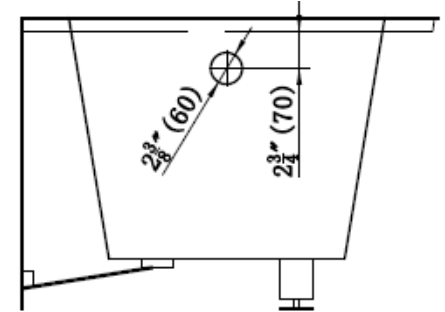

EB408608

emory & bond

ESSEX SERIES

SKIRTED ALCOVE ACRYLIC TUB
LEFT HAND WITH FLANGE
RECTANGULAR DESIGN
SLOTTED OVERFLOW
ROUND DRAINHOLE
MEETS CUPC STANDARDS
5 ADJUSTABLE SUPPORT FEET
NOMINAL SIZE 60" X 32" X 22"