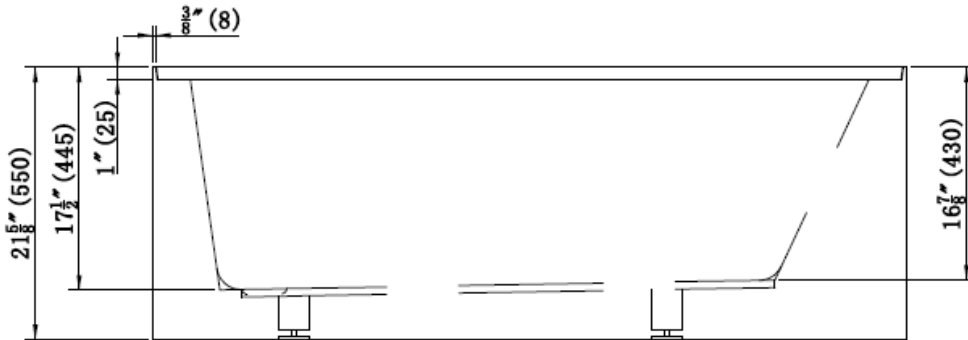

EB408608

emory & bond

ESSEX SERIES

SKIRTED ALCOVE ACRYLIC TUB
LEFT HAND WITH FLANGE
RECTANGULAR DESIGN
SLOTTED OVERFLOW
ROUND DRAINHOLE
MEETS CUPC STANDARDS
5 ADJUSTABLE SUPPORT FEET
NOMINAL SIZE 60" X 32" X 22"