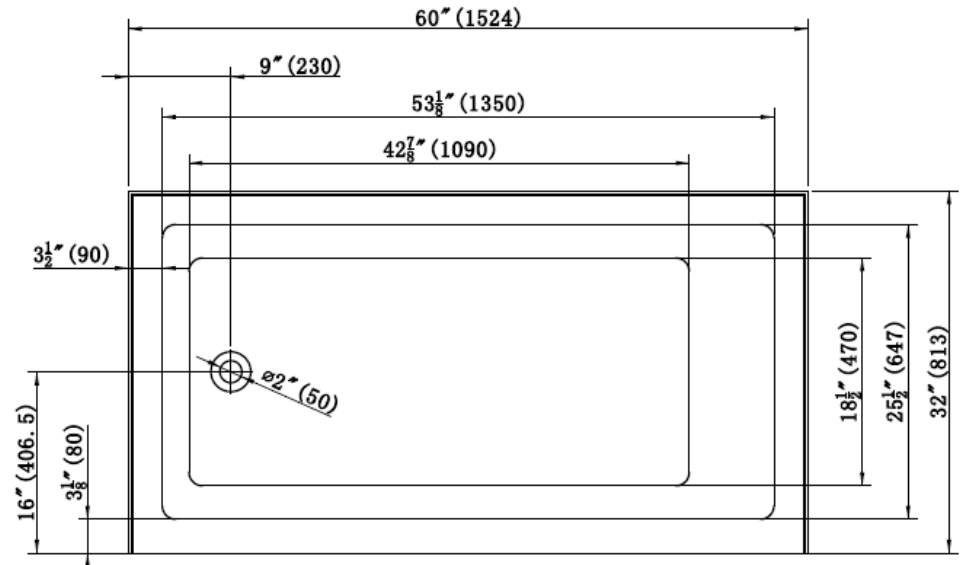

EB408608

emory & bond

ESSEX SERIES

SKIRTED ALCOVE ACRYLIC TUB
LEFT HAND WITH FLANGE
RECTANGULAR DESIGN
SLOTTED OVERFLOW
ROUND DRAINHOLE
MEETS CUPC STANDARDS
5 ADJUSTABLE SUPPORT FEET
NOMINAL SIZE 60" X 32" X 22"