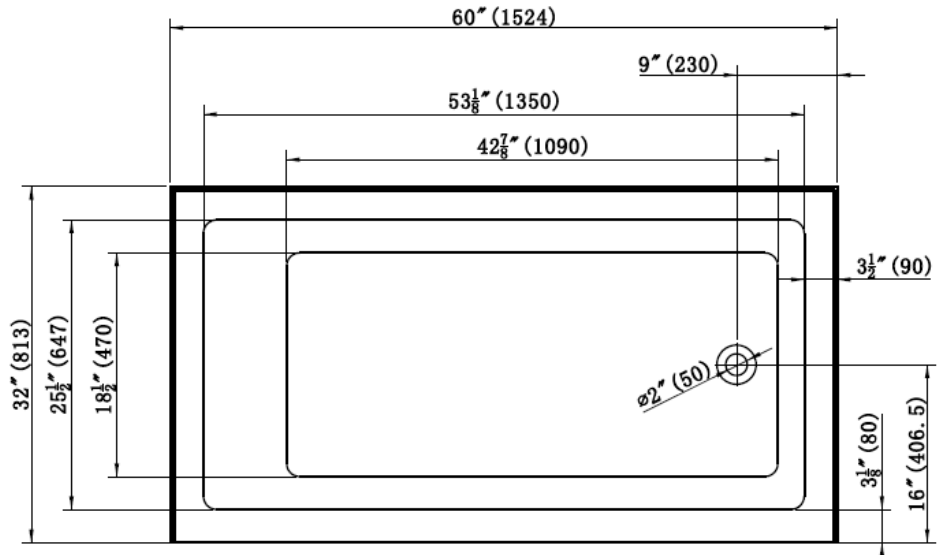

EB408606

emory & bond

ESSEX SERIES

SKIRTED ALCOVE ACRYLIC TUB
RIGHT HAND WITH FLANGE
RECTANGULAR DESIGN
SLOTTED OVERFLOW
ROUND DRAINHOLE
MEETS CUPC STANDARDS
5 ADJUSTABLE SUPPORT FEET
NOMINAL SIZE 60" X 32" X 22"