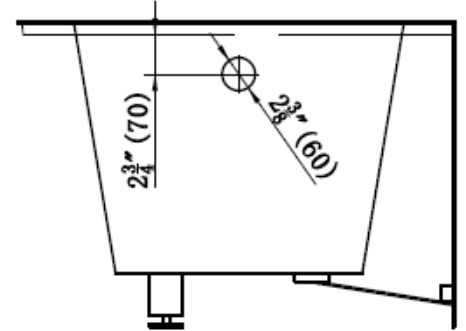

EB408606

emory & bond

ESSEX SERIES

SKIRTED ALCOVE ACRYLIC TUB
RIGHT HAND WITH FLANGE
RECTANGULAR DESIGN
SLOTTED OVERFLOW
ROUND DRAINHOLE
MEETS CUPC STANDARDS
5 ADJUSTABLE SUPPORT FEET
NOMINAL SIZE 60" X 32" X 22"